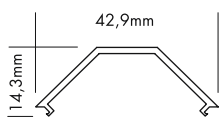

Each of the three shapes are available in following versions:

- crystal clear
- frost (semitransparent)
- milky frost (opal)
- black (see page 221)

TRIANGLE

TRAPEZIUM

OVAL

Produkttypen / Product Type

| Artikel-Nr. order code | Bezeichnung description | Länge length |
|---------------------------|---|---|
| L69LC1C | PLASTIC COVER C-LINE TRIANGLE CLEAR | 2 m |
| L69LC1CX | PLASTIC COVER C-LINE TRIANGLE CLEAR | 3 m |
| L69LC1CZ | PLASTIC COVER C-LINE TRIANGLE CLEAR | lfm (max. 3 m)* / per meter (max. 3 m)* |
| L69LC1F | PLASTIC COVER C-LINE TRIANGLE FROST | 2 m |
| L69LC1FX | PLASTIC COVER C-LINE TRIANGLE FROST | 3 m |
| L69LC1FZ | PLASTIC COVER C-LINE TRIANGLE FROST | lfm (max. 3 m)* / per meter (max. 3 m)* |
| L69LC1M | PLASTIC COVER C-LINE TRIANGLE MILKY (OPAL) | 2 m |
| L69LC1MX | PLASTIC COVER C-LINE TRIANGLE MILKY (OPAL) | 3 m |
| L69LC1MZ | PLASTIC COVER C-LINE TRIANGLE MILKY (OPAL) | lfm (max. 3 m)* / per meter (max. 3 m)* |
| L69LC2C | PLASTIC COVER C-LINE TRAPEZIUM CLEAR | 2 m |
| L69LC2CX | PLASTIC COVER C-LINE TRAPEZIUM CLEAR | 3 m |
| L69LC2CZ | PLASTIC COVER C-LINE TRAPEZIUM CLEAR | lfm (max. 3 m)* / per meter (max. 3 m)* |
| L69LC2F | PLASTIC COVER C-LINE TRAPEZIUM FROST | 2 m |
| L69LC2FX | PLASTIC COVER C-LINE TRAPEZIUM FROST | 3 m |
| L69LC2FZ | PLASTIC COVER C-LINE TRAPEZIUM FROST | lfm (max. 3 m)* / per meter (max. 3 m)* |
| L69LC2M | PLASTIC COVER C-LINE TRAPEZIUM MILKY (OPAL) | 2 m |
| L69LC2MX | PLASTIC COVER C-LINE TRAPEZIUM MILKY (OPAL) | 3 m |
| L69LC2MZ | PLASTIC COVER C-LINE TRAPEZIUM MILKY (OPAL) | lfm (max. 3 m)* / per meter (max. 3 m)* |
| L69LC3C | PLASTIC COVER C-LINE OVAL CLEAR | 2 m |
| L69LC3CX | PLASTIC COVER C-LINE OVAL CLEAR | 3 m |
| L69LC3CZ | PLASTIC COVER C-LINE OVAL CLEAR | lfm (max. 3 m)* / per meter (max. 3 m)* |
| L69LC3F | PLASTIC COVER C-LINE OVAL FROST | 2 m |
| L69LC3FX | PLASTIC COVER C-LINE OVAL FROST | 3 m |
| L69LC3FZ | PLASTIC COVER C-LINE OVAL FROST | lfm (max. 3 m)* / per meter (max. 3 m)* |
| L69LC3M | PLASTIC COVER C-LINE OVAL MILKY (OPAL) | 2 m |
| L69LC3MX | PLASTIC COVER C-LINE OVAL MILKY (OPAL) | 3 m |
| L69LC3MZ | PLASTIC COVER C-LINE OVAL MILKY (OPAL) | lfm (max. 3 m)* / per meter (max. 3 m)* |