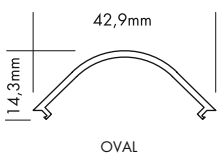

*Zuschnitt nach Maß / Custom Length

PLASTIC COVERS C-LINE BLACK

PROLED®

TRIANGLE COVER OVAL COVER

TRIANGLE

OVAL

5 Years

SEE PAGE 4