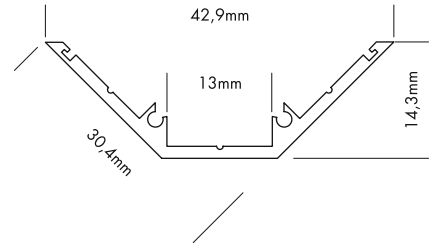

ALUMINIUM PROFILE C-LINE CORNER

PROLED®

1.2

PLASTIC COVERS Seite 220-221 / page 220-221

5 Years
***
SEE PAGE 4