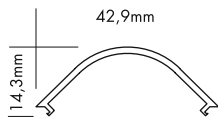

Each of the three shapes are available in following versions:

- crystal clear
- frost (semitransparent)
- milky frost (opal)
- black (see page 221)

TRIANGLE

TRAPEZIUM

OVAL

Produkttypen / Product Type

| Artikel-Nr. order code | Bezeichnung description | Länge length |
|---------------------------|---|---|
| L69LC1C | PLASTIC COVER C-LINE TRIANGLE CLEAR | 2 m |
| L69LC1CX | PLASTIC COVER C-LINE TRIANGLE CLEAR | 3 m |
| L69LC1CZ | PLASTIC COVER C-LINE TRIANGLE CLEAR | lfm (max. 3 m)* / per meter (max. 3 m)* |
| L69LC1F | PLASTIC COVER C-LINE TRIANGLE FROST | 2 m |
| L69LC1FX | PLASTIC COVER C-LINE TRIANGLE FROST | 3 m |
| L69LC1FZ | PLASTIC COVER C-LINE TRIANGLE FROST | lfm (max. 3 m)* / per meter (max. 3 m)* |
| L69LC1M | PLASTIC COVER C-LINE TRIANGLE MILKY (OPAL) | 2 m |
| L69LC1MX | PLASTIC COVER C-LINE TRIANGLE MILKY (OPAL) | 3 m |
| L69LC1MZ | PLASTIC COVER C-LINE TRIANGLE MILKY (OPAL) | lfm (max. 3 m)* / per meter (max. 3 m)* |
| L69LC2C | PLASTIC COVER C-LINE TRAPEZIUM CLEAR | 2 m |
| L69LC2CX | PLASTIC COVER C-LINE TRAPEZIUM CLEAR | 3 m |
| L69LC2CZ | PLASTIC COVER C-LINE TRAPEZIUM CLEAR | lfm (max. 3 m)* / per meter (max. 3 m)* |
| L69LC2F | PLASTIC COVER C-LINE TRAPEZIUM FROST | 2 m |
| L69LC2FX | PLASTIC COVER C-LINE TRAPEZIUM FROST | 3 m |
| L69LC2FZ | PLASTIC COVER C-LINE TRAPEZIUM FROST | lfm (max. 3 m)* / per meter (max. 3 m)* |
| L69LC2M | PLASTIC COVER C-LINE TRAPEZIUM MILKY (OPAL) | 2 m |
| L69LC2MX | PLASTIC COVER C-LINE TRAPEZIUM MILKY (OPAL) | 3 m |
| L69LC2MZ | PLASTIC COVER C-LINE TRAPEZIUM MILKY (OPAL) | lfm (max. 3 m)* / per meter (max. 3 m)* |
| L69LC3C | PLASTIC COVER C-LINE OVAL CLEAR | 2 m |
| L69LC3CX | PLASTIC COVER C-LINE OVAL CLEAR | 3 m |
| L69LC3CZ | PLASTIC COVER C-LINE OVAL CLEAR | lfm (max. 3 m)* / per meter (max. 3 m)* |
| L69LC3F | PLASTIC COVER C-LINE OVAL FROST | 2 m |
| L69LC3FX | PLASTIC COVER C-LINE OVAL FROST | 3 m |
| L69LC3FZ | PLASTIC COVER C-LINE OVAL FROST | lfm (max. 3 m)* / per meter (max. 3 m)* |
| L69LC3M | PLASTIC COVER C-LINE OVAL MILKY (OPAL) | 2 m |
| L69LC3MX | PLASTIC COVER C-LINE OVAL MILKY (OPAL) | 3 m |
| L69LC3MZ | PLASTIC COVER C-LINE OVAL MILKY (OPAL) | lfm (max. 3 m)* / per meter (max. 3 m)* |