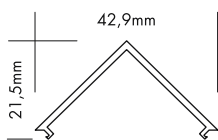

Each of the three shapes are available in following versions:

- crystal clear
- frost (semitransparent)
- milky frost (opal)
- black (see page 221)

TRIANGLE

TRAPEZIUM

OVAL

Produkttypen / Product Type

| Artikel-Nr. order code | Bezeichnung description | Länge length |
|---------------------------|---|---|
| L69LC1C | PLASTIC COVER C-LINE TRIANGLE CLEAR | 2 m |
| L69LC1CX | PLASTIC COVER C-LINE TRIANGLE CLEAR | 3 m |
| L69LC1CZ | PLASTIC COVER C-LINE TRIANGLE CLEAR | lfm (max. 3 m)* / per meter (max. 3 m)* |
| L69LC1F | PLASTIC COVER C-LINE TRIANGLE FROST | 2 m |
| L69LC1FX | PLASTIC COVER C-LINE TRIANGLE FROST | 3 m |
| L69LC1FZ | PLASTIC COVER C-LINE TRIANGLE FROST | lfm (max. 3 m)* / per meter (max. 3 m)* |
| L69LC1M | PLASTIC COVER C-LINE TRIANGLE MILKY (OPAL) | 2 m |
| L69LC1MX | PLASTIC COVER C-LINE TRIANGLE MILKY (OPAL) | 3 m |
| L69LC1MZ | PLASTIC COVER C-LINE TRIANGLE MILKY (OPAL) | lfm (max. 3 m)* / per meter (max. 3 m)* |
| L69LC2C | PLASTIC COVER C-LINE TRAPEZIUM CLEAR | 2 m |
| L69LC2CX | PLASTIC COVER C-LINE TRAPEZIUM CLEAR | 3 m |
| L69LC2CZ | PLASTIC COVER C-LINE TRAPEZIUM CLEAR | lfm (max. 3 m)* / per meter (max. 3 m)* |
| L69LC2F | PLASTIC COVER C-LINE TRAPEZIUM FROST | 2 m |
| L69LC2FX | PLASTIC COVER C-LINE TRAPEZIUM FROST | 3 m |
| L69LC2FZ | PLASTIC COVER C-LINE TRAPEZIUM FROST | lfm (max. 3 m)* / per meter (max. 3 m)* |
| L69LC2M | PLASTIC COVER C-LINE TRAPEZIUM MILKY (OPAL) | 2 m |
| L69LC2MX | PLASTIC COVER C-LINE TRAPEZIUM MILKY (OPAL) | 3 m |
| L69LC2MZ | PLASTIC COVER C-LINE TRAPEZIUM MILKY (OPAL) | lfm (max. 3 m)* / per meter (max. 3 m)* |
| L69LC3C | PLASTIC COVER C-LINE OVAL CLEAR | 2 m |
| L69LC3CX | PLASTIC COVER C-LINE OVAL CLEAR | 3 m |
| L69LC3CZ | PLASTIC COVER C-LINE OVAL CLEAR | lfm (max. 3 m)* / per meter (max. 3 m)* |
| L69LC3F | PLASTIC COVER C-LINE OVAL FROST | 2 m |
| L69LC3FX | PLASTIC COVER C-LINE OVAL FROST | 3 m |
| L69LC3FZ | PLASTIC COVER C-LINE OVAL FROST | lfm (max. 3 m)* / per meter (max. 3 m)* |
| L69LC3M | PLASTIC COVER C-LINE OVAL MILKY (OPAL) | 2 m |
| L69LC3MX | PLASTIC COVER C-LINE OVAL MILKY (OPAL) | 3 m |
| L69LC3MZ | PLASTIC COVER C-LINE OVAL MILKY (OPAL) | lfm (max. 3 m)* / per meter (max. 3 m)* |