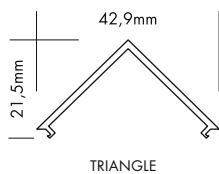

PLASTIC COVERS C-LINE BLACK

PROLED®

5 Years
*****
SEE PAGE 4

C-LINE KUNSTSTOFFABDECKUNGEN SCHWARZ

Mit den PROLED PLASTIC COVERS BLACK stehen Ihnen weitere Designmöglichkeiten für lineare Lichtenwendungen in Verbindung mit den PROLED ALUMINIUM PROFILEN in schwarz zur Verfügung. Im ausgeschalteten Zustand ist das PROLED PLASTIC COVER BLACK komplett schwarz. Sobald der LED Streifen eingeschaltet wird, verwandelt sich die schwarze Linie in eine illuminierte Linie.

C-LINE PLASTIC COVERS BLACK

With the PROLED PLASTIC COVERS BLACK we offer you more design possibilities for linear lighting designs together with the PROLED ALUMINIUM PROFILES. If the light is switched off the PROLED PLASTIC COVER BLACK is totally black. If you switch on the LED strip the black line changes to an illuminated line.

Produkttypen / Product Type

Artikel-Nr. order code	Bezeichnung description	Länge length
L69LC1B	PLASTIC COVER C-LINE TRIANGLE BLACK	2 m
L69LC1BX	PLASTIC COVER C-LINE TRIANGLE BLACK	3 m
L69LC1BZ	PLASTIC COVER C-LINE TRIANGLE BLACK	1fm (max. 3 m)* / per meter (max. 3 m)*
L69LC3B	PLASTIC COVER C-LINE OVAL BLACK	2 m
L69LC3BX	PLASTIC COVER C-LINE OVAL BLACK	3 m
L69LC3BZ	PLASTIC COVER C-LINE OVAL BLACK	1fm (max. 3 m)* / per meter (max. 3 m)*

*Zuschnitt nach Maß / Custom Length