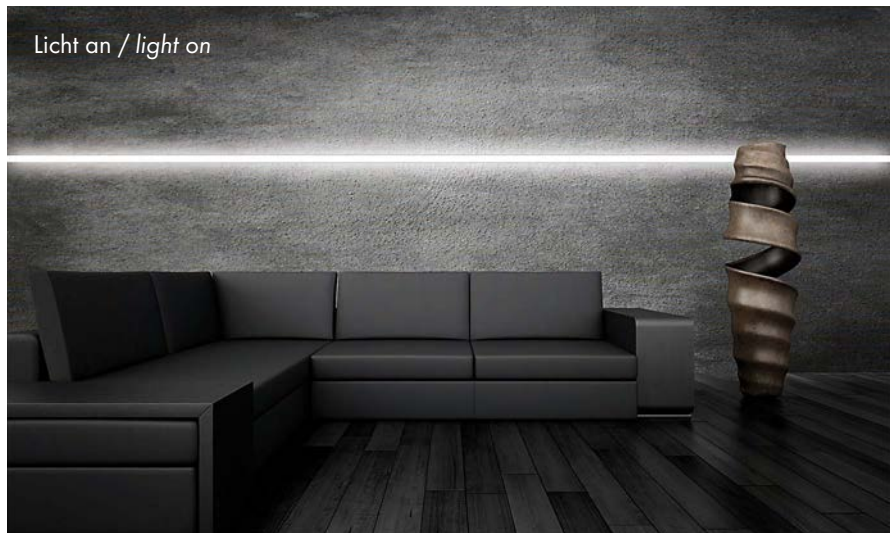

PLASTIC COVER L-LINE BLACK

PROLED®

L-LINE KUNSTSTOFFABDECKUNG SCHWARZ

Mit dem PROLED PLASTIC COVER BLACK stehen Ihnen weitere Designmöglichkeiten für lineare Lichtenwendungen in Verbindung mit den PROLED ALUMINIUM PROFILEN in schwarz zur Verfügung. Im ausgeschalteten Zustand ist das PROLED PLASTIC COVER komplett schwarz. Sobald der LED Streifen eingeschaltet wird, verwandelt sich die schwarze Linie in eine illuminierte Linie.

L-LINE PLASTIC COVER BLACK

With the PROLED PLASTIC COVER BLACK we offer you more design possibilities for linear lighting designs together with the PROLED ALUMINIUM PROFILES. If the light is switched off the PROLED PLASTIC COVER is totally black. If you switch on the LED strip the black line changes to an illuminated line.

Produkttypen / Product Type

Artikel-Nr. order code	Bezeichnung description	Länge length
L69FS3B	PLASTIC COVER L-LINE FLAT BLACK	2 m
L69FS3BX	PLASTIC COVER L-LINE FLAT BLACK	3 m
L69FS3BZ	PLASTIC COVER L-LINE FLAT BLACK	1m (max. 3 m)* / per meter (max. 3 m)*

*Zuschnitt nach Maß / Custom Length