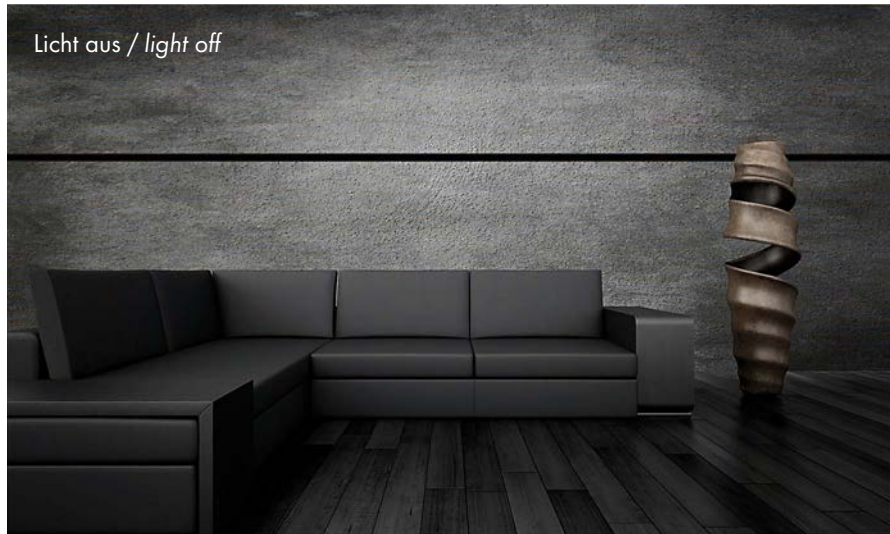

PLASTIC COVER L-LINE BLACK

PROLED®

L-LINE KUNSTSTOFFABDECKUNG SCHWARZ

Mit dem PROLED PLASTIC COVER BLACK stehen Ihnen weitere Designmöglichkeiten für lineare Lichtenwendungen in Verbindung mit den PROLED ALUMINIUM PROFILEN in schwarz zur Verfügung. Im ausgeschalteten Zustand ist das PROLED PLASTIC COVER komplett schwarz. Sobald der LED Streifen eingeschaltet wird, verwandelt sich die schwarze Linie in eine illuminierte Linie.

L-LINE PLASTIC COVER BLACK

With the PROLED PLASTIC COVER BLACK we offer you more design possibilities for linear lighting designs together with the PROLED ALUMINIUM PROFILES. If the light is switched off the PROLED PLASTIC COVER is totally black. If you switch on the LED strip the black line changes to an illuminated line.

Produkttypen / Product Type

Artikel-Nr. order code	Bezeichnung description	Länge length
L69FS3B	PLASTIC COVER L-LINE FLAT BLACK	2 m
L69FS3BX	PLASTIC COVER L-LINE FLAT BLACK	3 m
L69FS3BZ	PLASTIC COVER L-LINE FLAT BLACK	1m (max. 3 m)* / per meter (max. 3 m)*

*Zuschnitt nach Maß / Custom Length