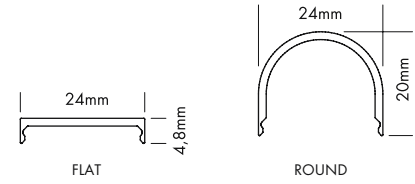

O-LINE KUNSTSTOFFABDECKUNGEN

Zwei verschiedene Formen von hochwertigen Kunststoffabdeckungen stehen zur Verfügung:

- plane Abdeckung
- halbrunde Abdeckung

Jede der zwei Formen ist in folgenden Varianten erhältlich:

- glasklar
- frost (halbkklar)
- milchig frost (opal)

Die Abdeckungen überlappen das O-LINE Aluminiumprofil auf der Außenseite. Dadurch kann weniger Schmutz und Wasser in den Innenraum des Profils eindringen. In Verbindung mit IP68 oder IP67 FLEX STRIP somit ideal für den Außeneinsatz geeignet.

O-LINE PLASTIC COVERS

Two different shapes of high quality plastic covers are available:

- flat cover
- round cover

Each of the two shapes are available in following versions:

- crystal clear
- frost (semitransparent)
- milky frost (opal)

The covers are overlapping the O-Line aluminum profile at the outside. Thus less dirt and water can enter the profile. Combined with IP68 or IP67 FLEX STRIP they are ideal for outdoor use.

Produkttypen / Product Type

Artikel-Nr. order code	Bezeichnung description	Länge length
L69KS3C	PLASTIC COVER O-LINE FLAT CLEAR	2 m
L69KS3CX	PLASTIC COVER O-LINE FLAT CLEAR	3 m
L69KS3CZ	PLASTIC COVER O-LINE FLAT CLEAR	1fm (max. 3 m)* / per meter (max. 3 m)*
L69KS3F	PLASTIC COVER O-LINE FLAT FROST	2 m
L69KS3FX	PLASTIC COVER O-LINE FLAT FROST	3 m
L69KS3FZ	PLASTIC COVER O-LINE FLAT FROST	1fm (max. 3 m)* / per meter (max. 3 m)*
L69KS3M	PLASTIC COVER O-LINE FLAT MILKY (OPAL)	2 m
L69KS3MX	PLASTIC COVER O-LINE FLAT MILKY (OPAL)	3 m
L69KS3MZ	PLASTIC COVER O-LINE FLAT MILKY (OPAL)	1fm (max. 3 m)* / per meter (max. 3 m)*
L69KR2C	PLASTIC COVER O-LINE ROUND CLEAR	2 m
L69KR2CX	PLASTIC COVER O-LINE ROUND CLEAR	3 m
L69KR2CZ	PLASTIC COVER O-LINE ROUND CLEAR	1fm (max. 3 m)* / per meter (max. 3 m)*
L69KR2F	PLASTIC COVER O-LINE ROUND FROST	2 m
L69KR2FX	PLASTIC COVER O-LINE ROUND FROST	3 m
L69KR2FZ	PLASTIC COVER O-LINE ROUND FROST	1fm (max. 3 m)* / per meter (max. 3 m)*
L69KR2M	PLASTIC COVER O-LINE ROUND MILKY (OPAL)	2 m
L69KR2MX	PLASTIC COVER O-LINE ROUND MILKY (OPAL)	3 m
L69KR2MZ	PLASTIC COVER O-LINE ROUND MILKY (OPAL)	1fm (max. 3 m)* / per meter (max. 3 m)*

*Zuschnitt nach Maß / Custom Length