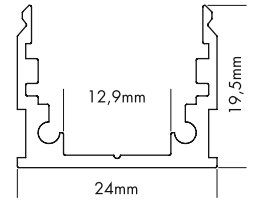

ALUMINIUM PROFILE O-LINE STANDARD

PROLED®

1.2

PLASTIC COVERS Seite 223 / page 223

5 Years
***
SEE PAGE 4

O-LINE STANDARD

Zwei verschiedene Formen von hochwertigen Kunststoffabdeckungen stehen zur Verfügung: plan und halbrund

O-LINE STANDARD

Two different shapes of high quality plastic covers are available: flat and round

Jede der zwei Formen ist in glasklar, frost (halbklar) und milchig frost (opal) erhältlich.

Each of the two shapes are available in crystal clear, frost (semitransparent) and milky frost (opal).

Die Abdeckungen überlappen das O-Line Aluminiumprofil auf der Außenseite. Dadurch kann weniger Schmutz und Wasser in den Innenraum des Profils eindringen. In Verbindung mit IP68 oder IP67 FLEX STRIP somit ideal für den Außeneinsatz geeignet.

The covers are overlapping the O-Line aluminum profile at the outside. Thus less dirt and water can enter the profile. Combined with IP68 or IP67 FLEX STRIP they are ideal for outdoor use.

EINSCHUBPROFIL / SLIDING BASE

Produkttypen / Product Type

Artikel-Nr. order code	Bezeichnung description	Länge length
L69K000	ALUMINIUM PROFILE O-LINE STANDARD	2 m
L69K000X	ALUMINIUM PROFILE O-LINE STANDARD	3 m
L69K000Z	ALUMINIUM PROFILE O-LINE STANDARD	lfm (max. 3 m)* / per meter (max. 3 m)*
L69K000W	ALUMINIUM PROFILE O-LINE STANDARD weiß / white**	2 m
L69K000WZ	ALUMINIUM PROFILE O-LINE STANDARD weiß / white**	lfm (max. 2 m)* / per meter (max. 2 m)*
L690SBS	ALUMINIUM SLIDING BASE M-LINE / O-LINE	2 m
L690SBSZ	ALUMINIUM SLIDING BASE M-LINE / O-LINE	lfm (max. 2 m)* / per meter (max. 2 m)*
L690SBSW	ALUMINIUM SLIDING BASE M-LINE / O-LINE weiß / white**	2 m
L690SBSWZ	ALUMINIUM SLIDING BASE M-LINE / O-LINE weiß / white**	lfm (max. 2 m)* / per meter (max. 2 m)*
L690S3E	ALUMINIUM END CAP FLAT O-LINE STANDARD	
L690S3EW	ALUMINIUM END CAP FLAT O-LINE STANDARD weiß / white**	
L690R2E	ALUMINIUM END CAP ROUND O-LINE STANDARD	
L690R2EW	ALUMINIUM END CAP ROUND O-LINE STANDARD weiß / white**	
L69KSPEB	ABS PLASTIC END CAP FLAT O-LINE STANDARD schwarz / black	
L69KSPEG	ABS PLASTIC END CAP FLAT O-LINE STANDARD grau / grey	
L69KSPEW	ABS PLASTIC END CAP FLAT O-LINE STANDARD weiß / white	
L69KRPEB	ABS PLASTIC END CAP ROUND O-LINE STANDARD schwarz / black	
L69KRPEG	ABS PLASTIC END CAP ROUND O-LINE STANDARD grau / grey	
L69KRPEW	ABS PLASTIC END CAP ROUND O-LINE STANDARD weiß / white	
L690006	ALUMINIUM SCHWENKHALTER silber 1 Stück ALUMINIUM SWIVELLING HOLDER silver 1 pcs	
L690006W	ALUMINIUM SCHWENKHALTER weiß** 1 Stück ALUMINIUM SWIVELLING HOLDER white** 1 pcs	
L690001	ALUMINIUM PROFILE SET MOUNTING M-LINE STANDARD + LOW / O-LINE Set bestehend aus: 3x Mounting Clip + 1x Innensechskantschlüssel Set includes: 3x Mounting Clip + 1x Allen Key	
L690001W	ALUMINIUM PROFILE SET MOUNTING weiß / white** M-LINE STANDARD + LOW / O-LINE Set bestehend aus: 3x Mounting Clip + 1x Innensechskantschlüssel Set includes: 3x Mounting Clip + 1x Allen Key	

*Zuschnitt nach Maß / Custom Length

** weiß RAL 9016 / white RAL 9016