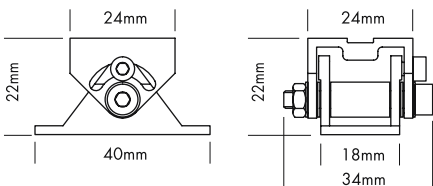

Eine Übersicht welche PROFILE mit welchen STRIPS kompatibel sind, finden Sie auf Seite 250.

For compatibility of PROFILES and STRIPS see page 250.

PLASTIC COVERS O-LINE Seite 223 / page 223

Formen shapes	Varianten versions
FLAT	CLEAR, FROST, MILKY (OPAL)
ROUND	CLEAR, FROST, MILKY (OPAL)