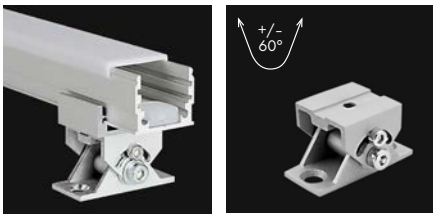

Eine Übersicht welche PROFILE mit welchen STRIPS kompatibel sind, finden Sie auf Seite 250.

For compatibility of PROFILES and STRIPS see page 250.

PLASTIC COVERS O-LINE Seite 223 / page 223

Formen shapes	Varianten versions
FLAT	CLEAR, FROST, MILKY (OPAL)
ROUND	CLEAR, FROST, MILKY (OPAL)