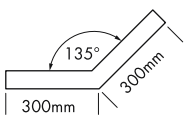

ALUMINIUM PROFIL ECKEN 90° + 120° + 135°
ALUMINIUM PROFILE CORNERS 90° + 120° + 135°

1.2

5 Years
★★
★★
SEE PAGE 4

Produkttypen / Product Type