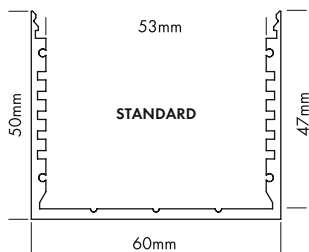

ALUMINIUM L-LINE GEHÄUSE / ALUMINIUM L-LINE HOUSING

PROLED®

1.2

Die ALUMINIUM L-LINE GEHÄUSE sind perfekt zur Unterbringung von Netzteilen geeignet.

The ALUMINIUM L-LINE HOUSING are perfect for the storage of switching power supplies.

Produkttypen / Product Type

Artikel-Nr. order code	Bezeichnung description	Länge length
L69F0GL2	ALUMINIUM L-LINE HOUSING LOW	20 cm
L69F0GL2W	ALUMINIUM L-LINE HOUSING LOW weiß / white**	20 cm
L69F0GL4	ALUMINIUM L-LINE HOUSING LOW	40 cm
L69F0GL4W	ALUMINIUM L-LINE HOUSING LOW weiß / white**	40 cm
L69F0GS2	ALUMINIUM L-LINE HOUSING STANDARD	20 cm
L69F0GS2W	ALUMINIUM L-LINE HOUSING STANDARD weiß / white**	20 cm
L69F0GS4	ALUMINIUM L-LINE HOUSING STANDARD	40 cm
L69F0GS4W	ALUMINIUM L-LINE HOUSING STANDARD weiß / white**	40 cm

**weiß RAL 9016 / white RAL 9016