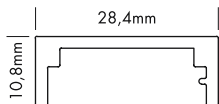

MONTAGE CLIP FÜR L-LINE 24
MOUNTING CLIP FOR L-LINE 24

Artikel-Nr. order code	Bezeichnung description
L690019L	MOUNTING CLIP L-LINE 24