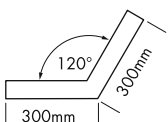

ALUMINIUM PROFIL ECKEN 90° + 120° + 135°
ALUMINIUM PROFILE CORNERS 90° + 120° + 135°

1.2

5 Years
★★
★★
SEE PAGE 4

Produkttypen / Product Type