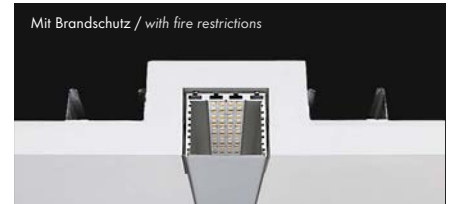

TRIMLESS CLIP 24

PROLED®

1.2

Mit den TRIMLESS CLIPS 24 können die Aluminiumprofile L-LINE STANDARD 24, M-LINE STANDARD 24 und S-LINE STANDARD 24 beim Trockenbau (Gipskarton) randlos in Wände und Decken eingebaut werden.