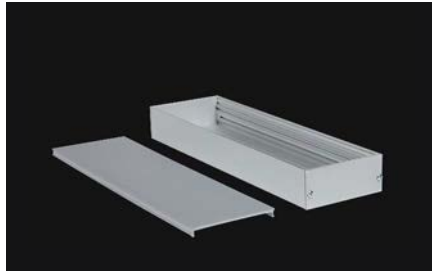

ALUMINIUM L-LINE GEHÄUSE / ALUMINIUM L-LINE HOUSING

PROLED®

1.2

Die ALUMINIUM L-LINE GEHÄUSE sind perfekt zur Unterbringung von Netzteilen geeignet.

The ALUMINIUM L-LINE HOUSING are perfect for the storage of switching power supplies.

Produkttypen / Product Type

Artikel-Nr. order code	Bezeichnung description	Länge length
L69F0GL2	ALUMINIUM L-LINE HOUSING LOW	20 cm
L69F0GL2W	ALUMINIUM L-LINE HOUSING LOW weiß / white**	20 cm
L69F0GL4	ALUMINIUM L-LINE HOUSING LOW	40 cm
L69F0GL4W	ALUMINIUM L-LINE HOUSING LOW weiß / white**	40 cm
L69F0GS2	ALUMINIUM L-LINE HOUSING STANDARD	20 cm
L69F0GS2W	ALUMINIUM L-LINE HOUSING STANDARD weiß / white**	20 cm
L69F0GS4	ALUMINIUM L-LINE HOUSING STANDARD	40 cm
L69F0GS4W	ALUMINIUM L-LINE HOUSING STANDARD weiß / white**	40 cm

**weiß RAL 9016 / white RAL 9016