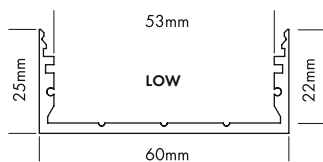

ALUMINIUM L-LINE GEHÄUSE / ALUMINIUM L-LINE HOUSING

PROLED®

1.2

Die ALUMINIUM L-LINE GEHÄUSE sind perfekt zur Unterbringung von Netzteilen geeignet.

The ALUMINIUM L-LINE HOUSING are perfect for the storage of switching power supplies.

Produkttypen / Product Type

Artikel-Nr. order code	Bezeichnung description	Länge length
L69F0GL2	ALUMINIUM L-LINE HOUSING LOW	20 cm
L69F0GL2W	ALUMINIUM L-LINE HOUSING LOW weiß / white**	20 cm
L69F0GL4	ALUMINIUM L-LINE HOUSING LOW	40 cm
L69F0GL4W	ALUMINIUM L-LINE HOUSING LOW weiß / white**	40 cm
L69F0GS2	ALUMINIUM L-LINE HOUSING STANDARD	20 cm
L69F0GS2W	ALUMINIUM L-LINE HOUSING STANDARD weiß / white**	20 cm
L69F0GS4	ALUMINIUM L-LINE HOUSING STANDARD	40 cm
L69F0GS4W	ALUMINIUM L-LINE HOUSING STANDARD weiß / white**	40 cm

**weiß RAL 9016 / white RAL 9016