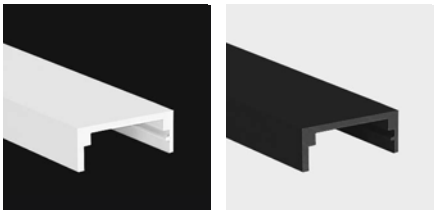

MONTAGE CLIP FÜR L-LINE 24
MOUNTING CLIP FOR L-LINE 24

Artikel-Nr. order code	Bezeichnung description
L690019L	MOUNTING CLIP L-LINE 24