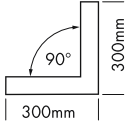

ALUMINIUM PROFIL ECKEN 90° + 120° + 135°
ALUMINIUM PROFILE CORNERS 90° + 120° + 135°

1.2

5 Years
★★
★★
SEE PAGE 4

Produkttypen / Product Type