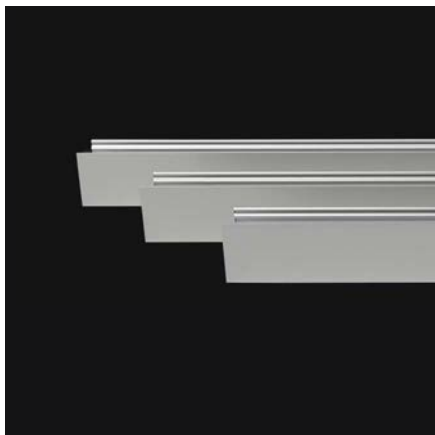

ALUMINIUM PROFIL ECKEN 90° + 120° + 135°
ALUMINIUM PROFILE CORNERS 90° + 120° + 135°

1.2

5 Years
★★
★★
SEE PAGE 4

Produkttypen / Product Type