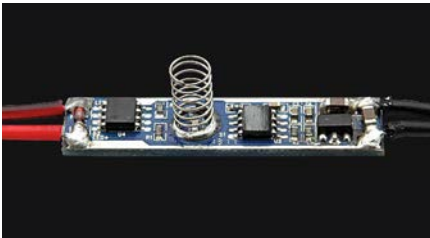

PWM PROFILE SENSOR TOUCH DIMMER

PROLED®

1.2