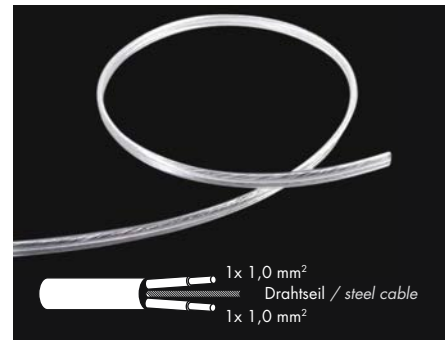

ALUMINIUM PROFILES – SEILABHÄNGUNG P / STEEL CABLE SUSPENSION P

PROLED®

Mit dem Seilabhängungsset können die Aluminiumprofile stufenlos in beliebiger Höhe von der Decke abgehängt werden.

Ein Set besteht aus:

- 2x Drahtseilhalter (stufenlose Höheneinstellung möglich) mit M3 Gewinde und Senkkopfschraube + Spezialschraube
- 2x Deckenbefestigung
- 2x Drahtseil 150 cm
- 2x Trockenbaudübel mit integriertem Drahtseilhalter

With the steel cable suspension kit the aluminium profiles can be suspended infinitely variable from the ceiling.

One kit consists of:

- 2x cable glider (infinitely variable suspension possible) with M3 screw thread and counter-sunk screw + special screw
- 2x ceiling attachment
- 2x steel cable 150 cm
- 2x plasterboard screw anchor with integrated cable glider