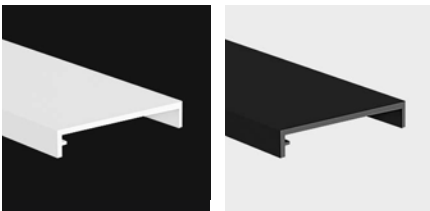

MONTAGE CLIP FÜR XL-LINE
MOUNTING CLIP FOR XL-LINE

Artikel-Nr. order code	Bezeichnung description
L690019X	MOUNTING CLIP XL-LINE