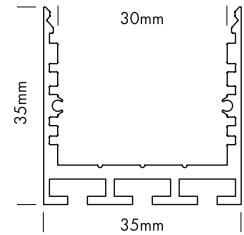

ALUMINIUM PROFILE SQ-LINE STANDARD 24

PROLED®

PLASTIC COVERS Seite 191-192 / page 191-192

5 Years
***
SEE PAGE 4