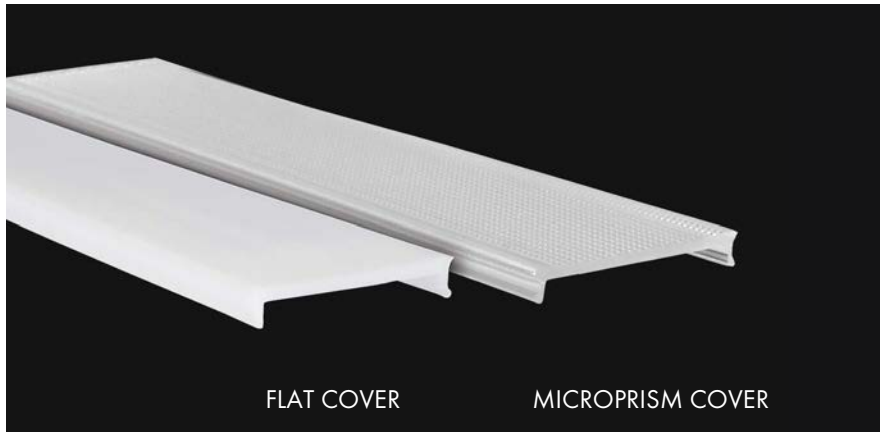

PLASTIC COVERS SQ-LINE

PROLED®

MICROPRISM COVER

1.2

5 Years
★ ★ ★
SEE PAGE 4