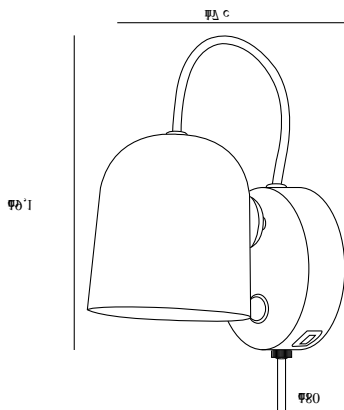

ANGLE GU10 | WALL LIGHT | GREY

2120601010

Voltage (V): 230 Volt
IP degree: IP20
Maximum bulb wattage (W): 25W
Class (Class 1, Class 2, Class 3):
Class 2 (Double isolated)
Bulb base: GU10
Switch placement: On the fixture

Primary material: Metal
Secondary material: Plastic
Color of the cable: Grey
Length of the cable (cm): 180
Surface material of the cable:
Textile
Is the cable replaceable: True
Color: Grey

Height (cm): 19.1
Width (cm): 11
Shade Diameter (cm): 10.5
Shade Height (cm): 11.5
Outdoor base dimension (cm): 11
Length (cm): 17
Tilt Angle (°): 170
Turning Angle (°): 350

EAN: 5704924004148
Item Number: 2120601010
Pcs Per Master Carton: 3

Sales Box Height (cm): 21.5
Sales Box Width (cm): 16
Sales Box Depth (cm): 15
Sales Box Volume m³: 0.0052
Product net weight (kg): 0.588

- Satin soft, matt surface • Magnet for easy adjustment of the shade
- USB port for charging your phone or other device

Angle wall light by Danish designer Maria Berntsen is a modern and timeless design that fits perfectly as a bedside light or above the bathroom mirror. The lamp is carried out in a playful and interactive design with a magnetically attached shade that can easily be adjusted to fit your needs. Turn, tilt or move the shade for a directional or indirect light. A USB charging port on the side conveniently lets you charge your phone or other device.