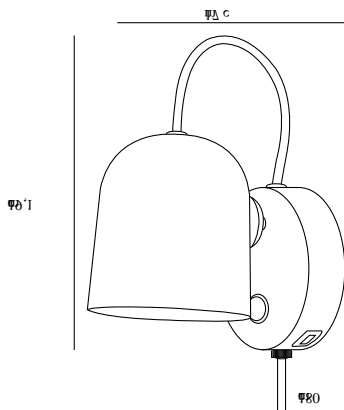

ANGLE GU10 | WALL LIGHT | BLACK

2120601003

Voltage (V): 230 Volt
IP degree: IP20
Maximum bulb wattage (W): 25W
Class (Class 1, Class 2, Class 3):
Class 2 (Double isolated)
Bulb base: GU10
Switch placement: On the fixture

Primary material: Metal
Secondary material: Plastic
Color of the cable: Black
Length of the cable (cm): 180
Surface material of the cable:
Textile
Is the cable replaceable: True
Color: Black

Height (cm): 19.1
Width (cm): 11
Shade Diameter (cm): 10.5
Shade Height (cm): 11.5
Outdoor base dimension (cm): 11
Length (cm): 17
Tilt Angle (°): 170
Turning Angle (°): 350

EAN: 5704924004155
Item Number: 2120601003
Pcs Per Master Carton: 3

Sales Box Height (cm): 21.5
Sales Box Width (cm): 16
Sales Box Depth (cm): 15
Sales Box Volume m³: 0.0052
Product net weight (kg): 0.588

- Satin soft, matt surface • Magnet for easy adjustment of the shade
- USB port for charging your phone or other device

Angle wall light by Danish designer Maria Berntsen is a modern and timeless design that fits perfectly as a bedside light or above the bathroom mirror. The lamp is carried out in a playful and interactive design with a magnetically attached shade that can easily be adjusted to fit your needs. Turn, tilt or move the shade for a directional or indirect light. A USB charging port on the side conveniently lets you charge your phone or other device.