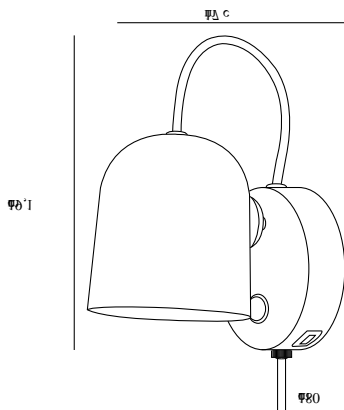

ANGLE GU10 | WALL LIGHT | WHITE/TELEGREY

2120601001

Voltage (V): 230 Volt
IP degree: IP20
Maximum bulb wattage (W): 25W
Class (Class 1, Class 2, Class 3):
Class 2 (Double isolated)
Bulb base: GU10
Switch placement: On the fixture

Primary material: Metal
Secondary material: Plastic
Color of the cable: White
Length of the cable (cm): 180
Surface material of the cable:
Textile
Is the cable replaceable: True
Color: White/Telegrey

Height (cm): 19.1
Width (cm): 11
Shade Diameter (cm): 10.5
Shade Height (cm): 11.5
Outdoor base dimension (cm): 11
Length (cm): 17
Tilt Angle (°): 170
Turning Angle (°): 350

- Satin soft, matt surface • Magnet for easy adjustment of the shade
- USB port for charging your phone or other device

Angle wall light by Danish designer Maria Berntsen is a modern and timeless design that fits perfectly as a bedside light or above the bathroom mirror. The lamp is carried out in a playful and interactive design with a magnetically attached shade that can easily be adjusted to fit your needs. Turn, tilt or move the shade for a directional or indirect light. A USB charging port on the side conveniently lets you charge your phone or other device.

Primary material: Metal
Secondary material: Plastic
Color of the cable: Black
Length of the cable (cm): 180
Surface material of the cable:
Textile
Is the cable replaceable: True
Color: Black

Height (cm): 19.1
Width (cm): 11
Shade Diameter (cm): 10.5
Shade Height (cm): 11.5
Outdoor base dimension (cm): 11
Length (cm): 17
Tilt Angle (°): 170
Turning Angle (°): 350