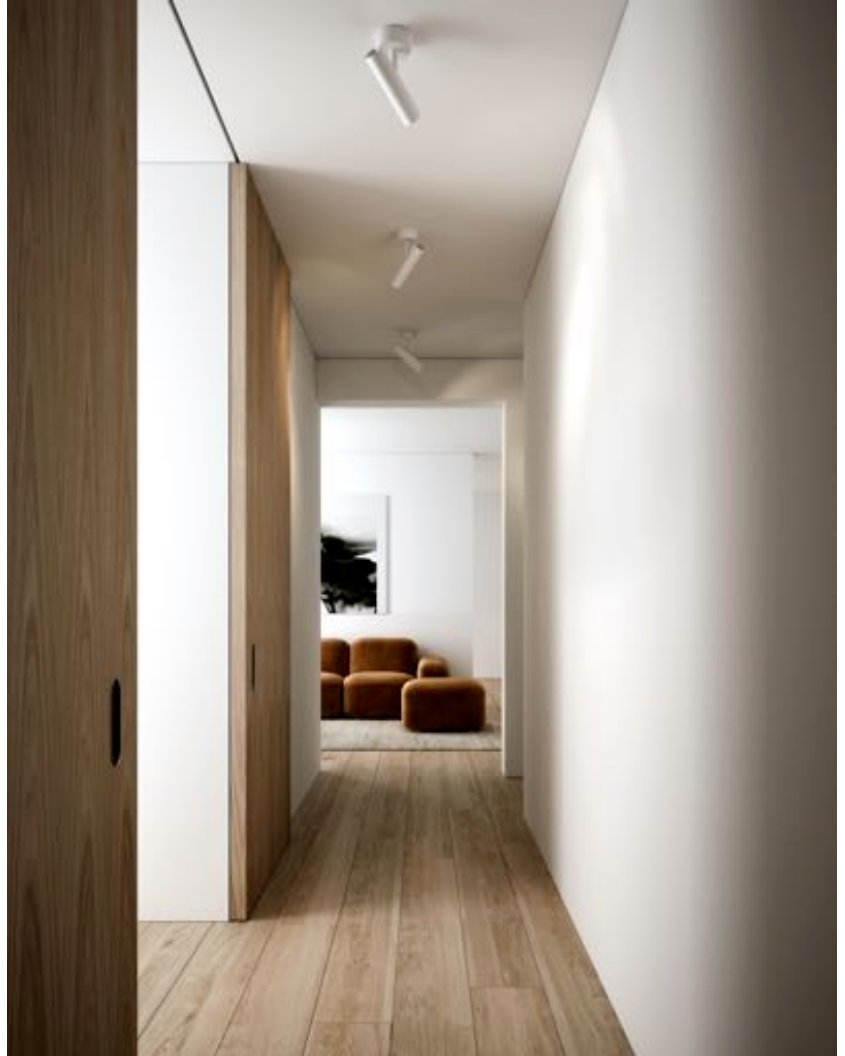

MIB | CEILING LIGHT | WHITE

2020666001

Voltage (V): 230 Volt
IP degree: IP20
Maximum bulb wattage (W): 8W
Class (Class 1, Class 2, Class 3):
Class 2 (Double isolated)
Bulb base: GU10

Height (cm): 20
Width (cm): 10
Shade Diameter (cm): 6
Shade Height (cm): 20
Outdoor base dimension (cm): 10
Tilt Angle (°): 90

Pcs Per Master Carton: 3
Sales Box Height (cm): 29
Sales Box Width(cm): 13.5
Sales Box Depth (cm): 13.5
Sales Box Volume m³ : 0.0053
Product net weight (kg): 0.664

Primary material: Metal
Secondary material: Plastic
Is the cable replaceable: False
Color: White

EAN: 5704924002427
Item Number: 2020666001

- **Contemporary, yet timeless design**
Slim and elegant
Tiltable head, possible to adjust light direction

The MIB series has been extended with an elegant and minimalist spot for ceiling mounting. The spot has been developed to be mounted directly over the power outlet in the ceiling. Therefore, there is no on/off on the lamp – this is controlled by your switch in the wall. The sleek and adjustable lamp head can be directed to where you need the light. The beautiful and simple design gives a minimalist expression and will fit into many styles and interior settings. MIB series is designed by Bønnelycke mdd.

- Contemporary, yet timeless design • Slim and elegant
- Tiltable head, possible to adjust light direction

The MIB series has been extended with an elegant and minimalist spot for ceiling mounting. The spot has been developed to be mounted directly over the power outlet in the ceiling. Therefore, there is no on/off on the lamp – this is controlled by your switch in the wall. The sleek and adjustable lamp head can be directed to where you need the light. The beautiful and simple design gives a minimalist expression and will fit into many styles and interior settings. MIB series is designed by Bønnelycke mdd.