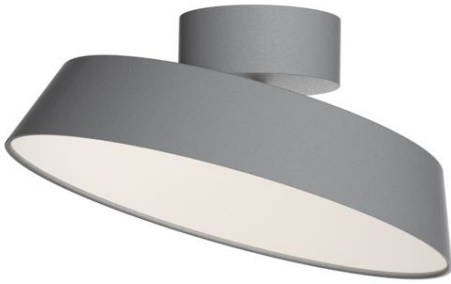

KAITO DIM | CEILING LIGHT | WHITE

2220506001

Voltage (V): 220-240 Volt
IP degree: IP20
Class (Class 1, Class 2, Class 3):
Class 2 (Double isolated)
Bulb base: LED Module
Parallel connection: True

Primary material: Metal
Secondary material: Metal
Color: White

Height (cm): 11.7
Width (cm): 30
Shade Diameter (cm): 30
Outdoor base dimension (cm):
10.6
Length (cm): 30
Tilt Angle (°): 90
Turning Angle (°): 350

EAN: 5704924011382
Item Number: 2220506001
Pcs Per Master Carton: 3

- Adjustable lamp head for a directional light
- Dimmable
- Soft and diffused light
- Elegant brass detail
- 5 year LED guarantee

Kaito Dim by Danish designer Bønnelycke MDD is carried out in a round, modern design. The integrated LED module is dimmable and ensures a soft and diffused light from the uniform surface. The functional kip joint, made from brass, adds an elegant superiority to the design and the possibility of directing the light in any direction.

KAITO DIM | CEILING LIGHT | GREY

2220506010

Voltage (V): 220-240 Volt
IP degree: IP20
Class (Class 1, Class 2, Class 3):
Class 2 (Double isolated)
Bulb base: LED Module
Parallel connection: True

Primary material: Metal
Secondary material: Metal
Color: Grey