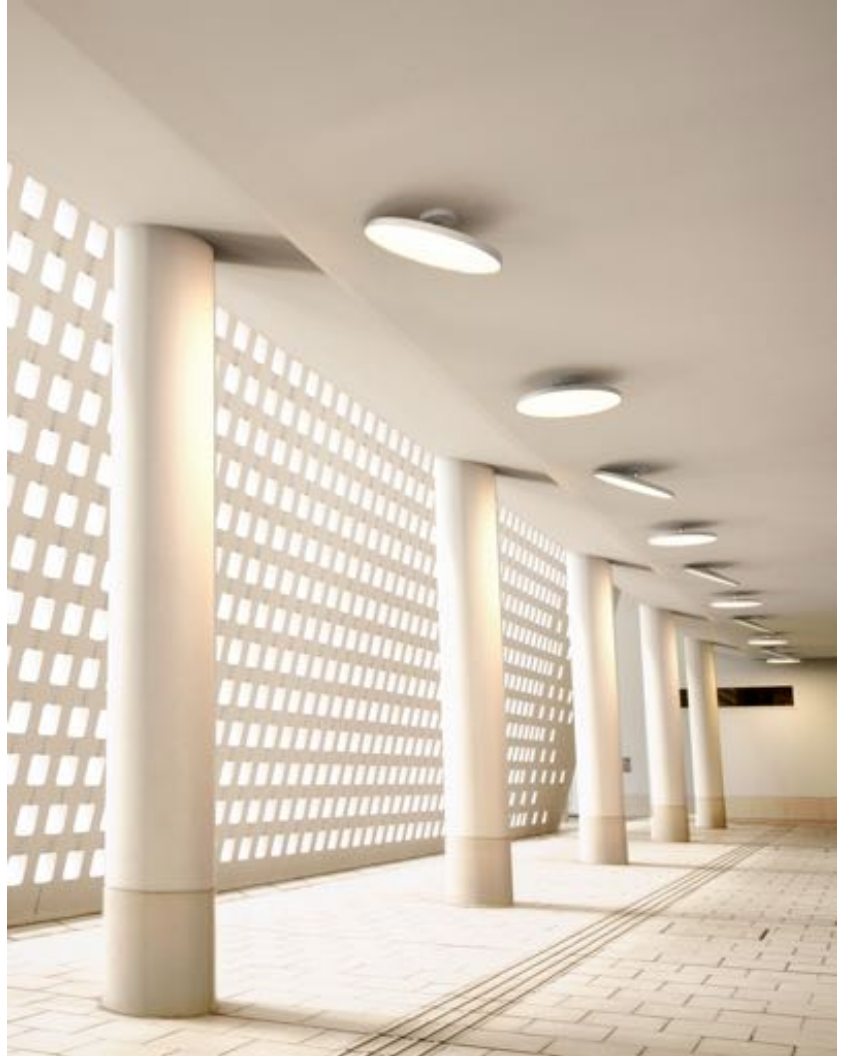

# KAITO PRO 40 | CEILING LIGHT | WHITE

2220526001

Voltage (V): 220-240 Volt  
IP degree: IP20  
Class (Class 1, Class 2, Class 3):  
Class 2 (Double isolated)  
Bulb base: LED Module  
Parallel connection: True

Primary material: Metal  
Secondary material: Metal  
Color: White

Height (cm): 11.7  
Width (cm): 38.5  
Shade Diameter (cm): 38.5  
Shade Height (cm): 4.5  
Outdoor base dimension (cm):  
10.6  
Length (cm): 38.5  
Tilt Angle (°): 35  
Turning Angle (°): 350

With Kaito Pro, Bønnelycke MDD has created a ceiling fixture that breaks with tradition. A ceiling fixture where design and innovation merge into something greater. The shape stands out as sharp, modern and as a uniform, luminous surface. The functional kip joint, made from brass, adds an elegant superiority to the design. Fixed 24W LED panel.

Primary material: Metal  
Secondary material: Metal  
Color: Black

Height (cm): 11.7  
Width (cm): 38.5  
Shade Diameter (cm): 38.5  
Shade Height (cm): 4.5  
Outdoor base dimension (cm):  
10.6  
Length (cm): 38.5  
Tilt Angle (°): 35  
Turning Angle (°): 350