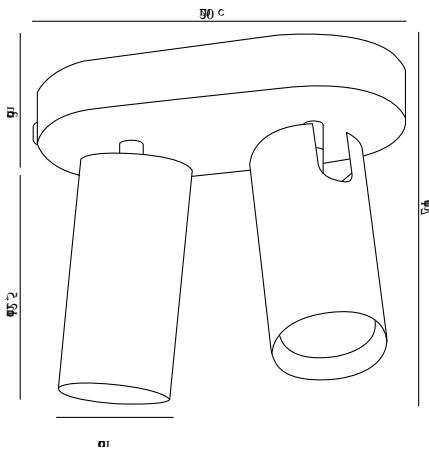

MIMI 2-SPOT | CEILING LIGHT | BLACK

2120456003

Voltage (V): 230 Volt

IP degree: IP20

Maximum bulb wattage (W): 25W

Class (Class 1, Class 2, Class 3):

Class 2 (Double isolated)

Bulb base: GU10

Primary material: Metal

Secondary material: Plastic

Color: Black

Height (cm): 17.1

Width (cm): 20

Shade Diameter (cm): 6

Shade Height (cm): 12.5

Projection (cm): 10

Tilt Angle (°): 90

Turning Angle (°): 350

EAN: 5704924004339

Item Number: 2120456003

Pcs Per Master Carton: 3

Sales Box Height (cm): 27.5

Sales Box Width (cm): 19

Sales Box Depth (cm): 15

Sales Box Volume m³ : 0.0078

Product net weight (kg): 0.93

- Beautiful golden details • Adjustable, directional light
- Slim design that is perfect also for smaller spaces

The slim and elegant design of the Mimi spots by Bonnellycke MDD fits perfectly in a hallway, kitchen or any other space that needs a pleasant, directional light. The spots can be turned and tilted to light up specific areas or larger surfaces. Soft golden details add a unique touch to the classic design.