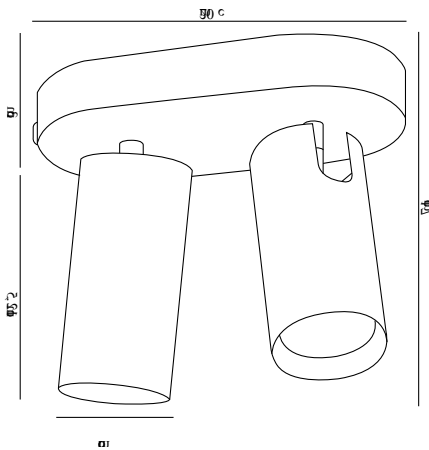

MIMI 2-SPOT | CEILING LIGHT | WHITE

2120456001

Voltage (V): 230 Volt

IP degree: IP20

Maximum bulb wattage (W): 25W

Class (Class 1, Class 2, Class 3):

Class 2 (Double isolated)

Bulb base: GU10

Primary material: Metal

Secondary material: Plastic

Color: White

Height (cm): 17.1

Width (cm): 20

Shade Diameter (cm): 6

Shade Height (cm): 12.5

Projection (cm): 10

Tilt Angle (°): 90

Turning Angle (°): 350

EAN: 5704924004315

Item Number: 2120456001

Pcs Per Master Carton: 3

Sales Box Height (cm): 27.5

Sales Box Width(cm): 19

Sales Box Depth (cm): 15

Primary material: Metal

Secondary material: Plastic

Color: Black

Height (cm): 17.1

Width (cm): 20

Shade Diameter (cm): 6

Shade Height (cm): 12.5

Projection (cm): 10