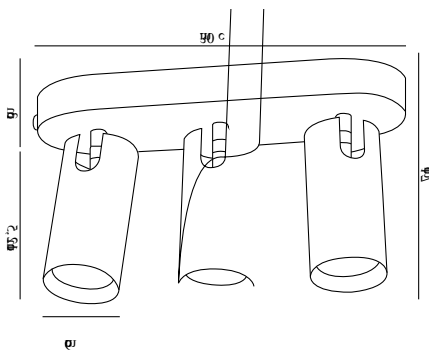

MIMI 3-SPOT | CEILING LIGHT | WHITE

2120476001

Voltage (V): 230 Volt

IP degree: IP20

Maximum bulb wattage (W): 25W

Class (Class 1, Class 2, Class 3):

Class 2 (Double isolated)

Bulb base: GU10

Primary material: Metal

Secondary material: Plastic

Color: White

Height (cm): 17.1

Width (cm): 30

Shade Diameter (cm): 6

Shade Height (cm): 12.5

Projection (cm): 10

Tilt Angle (°): 90

Turning Angle (°): 350

EAN: 5704924004322

Item Number: 2120476001

Pcs Per Master Carton: 3

Sales Box Height (cm): 37.5

Sales Box Width(cm): 19

Sales Box Depth (cm): 15

Sales Box Volume m³ : 0.0107

Product net weight (kg): 1.47

- Beautiful golden details • Adjustable, directional light
- Slim design that is perfect also for smaller spaces

The slim and elegant design of the Mimi spots by Bonnellycke MDD fits perfectly in a hallway, kitchen or any other space that needs a pleasant, directional light. The spots can be turned and tilted to light up specific areas or larger surfaces. Soft golden details add a unique touch to the classic design.