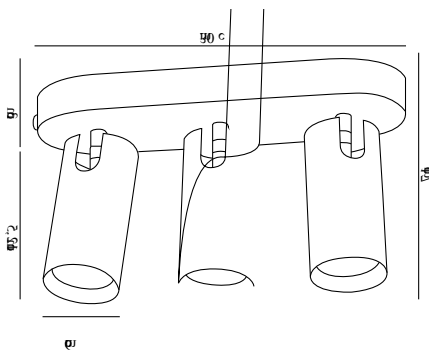

MIMI 3-SPOT | CEILING LIGHT | BLACK

2120476003

Voltage (V): 230 Volt

IP degree: IP20

Maximum bulb wattage (W): 25W

Class (Class 1, Class 2, Class 3):

Class 2 (Double isolated)

Bulb base: GU10

Height (cm): 17.1

Width (cm): 30

Shade Height (cm): 12.5

Projection (cm): 10

Tilt Angle (°): 90

Turning Angle (°): 350

Pcs Per Master Carton: 3

Sales Box Height (cm): 37.5

Sales Box Width (cm): 19

Sales Box Depth (cm): 15

Sales Box Volume m³ : 0.0107

Product net weight (kg): 1.47

Primary material: Metal

Secondary material: Plastic

Color: Black

EAN: 5704924004346

Item Number: 2120476003

- Beautiful golden details • Adjustable, directional light
- Slim design that is perfect also for smaller spaces

The slim and elegant design of the Mimi spots by Bonnellycke MDD fits perfectly in a hallway, kitchen or any other space that needs a pleasant, directional light. The spots can be turned and tilted to light up specific areas or larger surfaces. Soft golden details add a unique touch to the classic design.