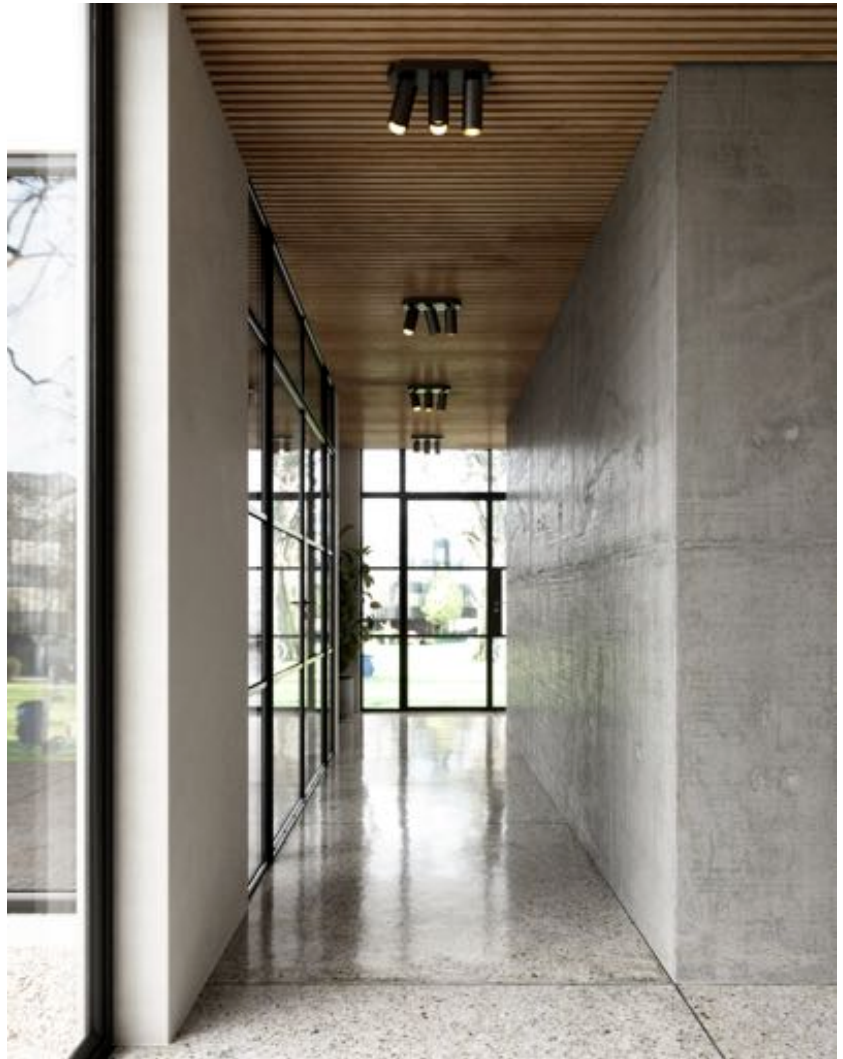

MIMI 3-SPOT | CEILING LIGHT | BLACK

2120476003

Voltage (V): 230 Volt

IP degree: IP20

Maximum bulb wattage (W): 25W

Class (Class 1, Class 2, Class 3):

Class 2 (Double isolated)

Bulb base: GU10

Height (cm): 17.1

Width (cm): 30

Shade Height (cm): 12.5

Projection (cm): 10

Tilt Angle (°): 90

Turning Angle (°): 350

Pcs Per Master Carton: 3

Sales Box Height (cm): 37.5

Sales Box Width (cm): 19

Sales Box Depth (cm): 15

Sales Box Volume m³ : 0.0107

Product net weight (kg): 1.47

Primary material: Metal

Secondary material: Plastic

Color: Black

EAN: 5704924004346

Item Number: 2120476003

- Beautiful golden details • Adjustable, directional light
- Slim design that is perfect also for smaller spaces

The slim and elegant design of the Mimi spots by Bonnellycke MDD fits perfectly in a hallway, kitchen or any other space that needs a pleasant, directional light. The spots can be turned and tilted to light up specific areas or larger surfaces. Soft golden details add a unique touch to the classic design.