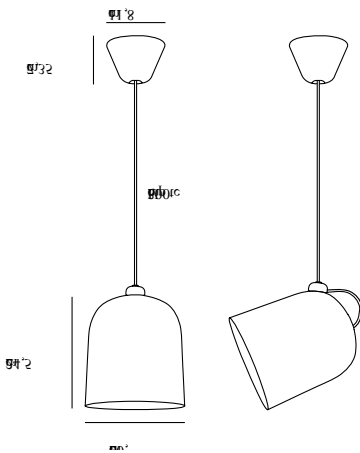

ANGLE E27 | PENDANT | BLACK

2020673003

Voltage (V): 230 Volt
IP degree: IP20
Maximum bulb wattage (W): 60W
Class (Class 1, Class 2, Class 3):
Class 2 (Double isolated)
Bulb base: E27
Dimmerable: Yes with compatible
bulb

Color: Black
Height (cm): 31.5
Shade Diameter (cm): 20.6
Shade Height (cm): 24.5
EAN: 5704924003035
Item Number: 2020673003

Pcs Per Master Carton: 3
Sales Box Height (cm): 30.5
Sales Box Width(cm): 26
Sales Box Depth (cm): 26
Sales Box Volume m³ : 0.0206
Product net weight (kg): 1.2

Primary material: Metal
Secondary material: Plastic
Color of the cable: Black
Length of the cable (cm): 300
Surface material of the cable:
Textile
Is the cable replaceable: False

- Minimalistic shape and design
- Possible to position pendant in different angles
- Change position with magnet on the cord

Angle is contemporary and exclusive lighting with an industrial look. The special feature of this lamp is the ability to determine the direction of the light via the magnet mounted on the cord. The lamp looks great in clusters of several units which are angled differently. It creates a gorgeous expression and adds a bit of ambience to any room. Designed by Maria Berntsen

Angle black is very modern and has lots of uses – for example, use it to illuminate the reading corner or in the kitchen, where the light can be directed to where the need is particularly great.