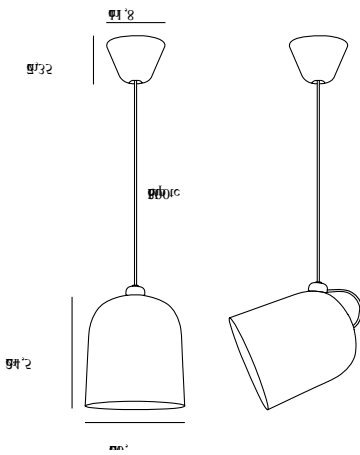

ANGLE E27 | PENDANT | GREY

2020673011

Voltage (V): 230 Volt
IP degree: IP20
Maximum bulb wattage (W): 60W
Class (Class 1, Class 2, Class 3):
Class 2 (Double isolated)
Bulb base: E27
Dimmerable: Yes with compatible
bulb

Color: Grey
Height (cm): 31.5
Shade Diameter (cm): 20.6
Shade Height (cm): 24.5
EAN: 5704924003042
Item Number: 2020673011

Pcs Per Master Carton: 3
Sales Box Height (cm): 30.5
Sales Box Width (cm): 26
Sales Box Depth (cm): 26
Sales Box Volume m³ : 0.0206
Product net weight (kg): 1.2

Primary material: Metal
Secondary material: Plastic
Color of the cable: Grey
Length of the cable (cm): 300
Surface material of the cable:
Textile
Is the cable replaceable: False

- **Minimalistic shape and design** Possible to position pendant in different angles Change position with magnet on the cord

Angle is contemporary and exclusive lighting with an industrial look. The special feature of this lamp is the ability to determine the direction of the light via the magnet mounted on the cord. The lamp looks great in clusters of several units which are angled differently. It creates a gorgeous expression and adds a bit of ambience to any room. Designed by Maria Berntsen

Angle in grey is very modern and has lots of uses – for example, use it to illuminate the reading corner or in the kitchen, where the light can be directed to where the need is particularly great.