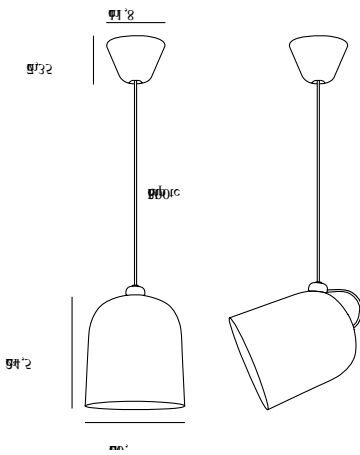

ANGLE E27 | PENDANT | WHITE/TELEGREY

2020673001

Voltage (V): 230 Volt
IP degree: IP20
Maximum bulb wattage (W): 60W
Class (Class 1, Class 2, Class 3):
Class 2 (Double isolated)
Bulb base: E27
Dimmerable: Yes with compatible
bulb

Color: White/Telegrey
Height (cm): 31.5
Shade Diameter (cm): 20.6
Shade Height (cm): 24.5
EAN: 5704924003028
Item Number: 2020673001

Pcs Per Master Carton: 3
Sales Box Height (cm): 30.5
Sales Box Width(cm): 26
Sales Box Depth (cm): 26
Sales Box Volume m³ : 0.0206
Product net weight (kg): 1.2

Primary material: Metal
Secondary material: Plastic
Color of the cable: White
Length of the cable (cm): 300
Surface material of the cable:
Textile
Is the cable replaceable: False

- Minimalistic shape and design
- Possible to position pendant in different angles
- Change position with magnet on the cord

Angle is contemporary and exclusive lighting with an industrial look. The special feature of this lamp is the ability to determine the direction of the light via the magnet mounted on the cord. The lamp looks great in clusters of several units which are angled differently. It creates a gorgeous expression and adds a bit of ambience to any room. Designed by Maria Berntsen

Angle in white-grey is very modern and has lots of uses – for example, use it to illuminate the reading corner or in the kitchen, where the light can be directed to where the need is particularly great.