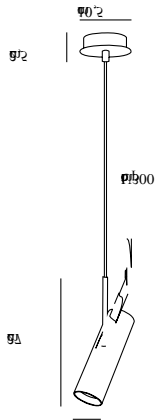

MIB 6 | PENDANT | GREY

71679911

Voltage (V): 230 Volt
IP degree: IP20
Maximum bulb wattage (W): 8W
Class (Class 1, Class 2, Class 3):
Class 2 (Double isolated)
Bulb base: GU10
Dimmerable: Yes with compatible bulb

Primary material: Metal
Secondary material: Plastic
Color of the cable: Grey
Length of the cable (cm): 300
Surface material of the cable:
Textile
Is the cable replaceable: False

Color: Grey
Height (cm): 27
Tube Diameter (cm): 1
Shade Diameter (cm): 6
Shade Height (cm): 20
Tilt Angle (°): 180

EAN: 5701581475786
TUN: 2042401
Item Number: 71679911

Pcs Per Master Carton: 3
Sales Box Height (cm): 36
Sales Box Width (cm): 14
Sales Box Depth (cm): 14
Sales Box Volume m³: 0.0071
Product net weight (kg): 0.845

- Contemporary, yet timeless design • Slim and elegant
- Tiltable head, possible to adjust light direction

The minimalistic MIB series is steeped in Nordic elegance and boasts excellent usability. MIB invites you to put a spotlight on life. The slender and adjustable lamp head emits a precise and directional light. MIB looks good alone, but also if you place more together and make a statement with light. Designed by Bønnelycke mdd