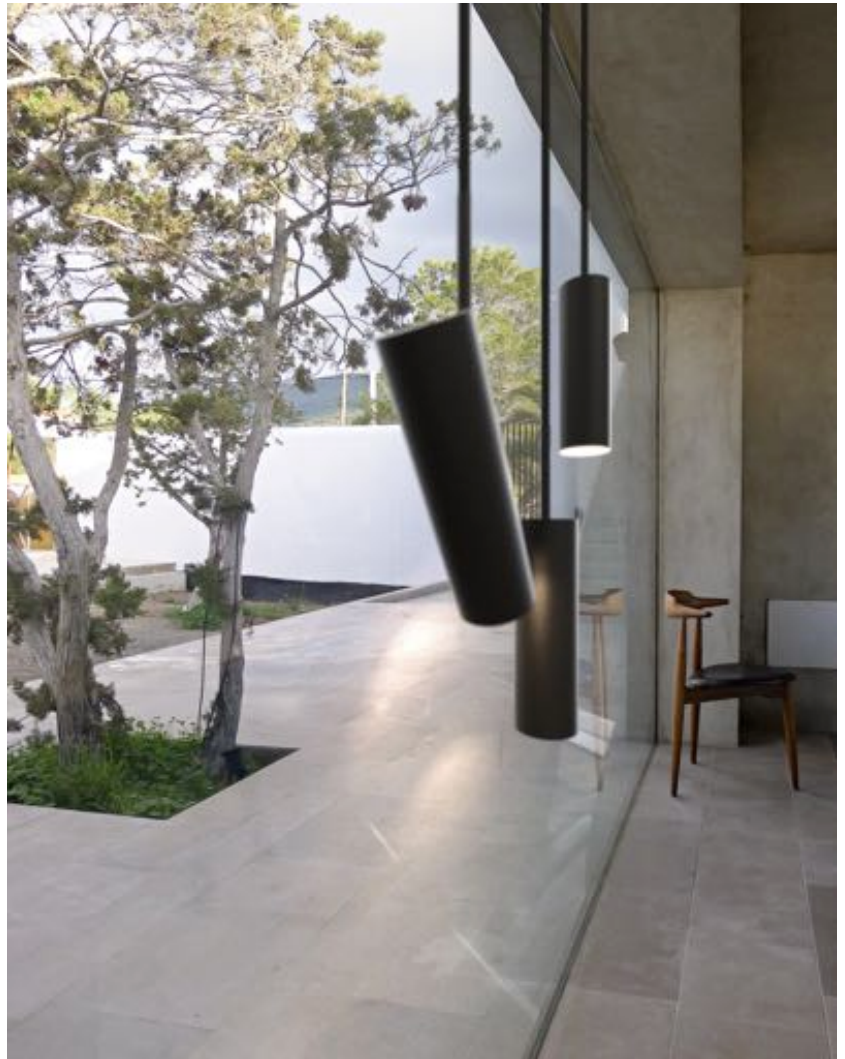

MIB 6 | PENDANT | BLACK

71679903

Voltage (V): 230 Volt
IP degree: IP20
Maximum bulb wattage (W): 8W
Class (Class 1, Class 2, Class 3):
Class 2 (Double isolated)
Bulb base: GU10
Dimmerable: Yes with compatible
bulb

Primary material: Metal
Secondary material: Plastic
Color of the cable: Black
Length of the cable (cm): 300
Surface material of the cable:
Textile
Is the cable replaceable: False

Color: Black
Height (cm): 27
Tube Diameter (cm): 1
Shade Diameter (cm): 6
Shade Height (cm): 20
Tilt Angle (°): 180

EAN: 5701581324084
TUN: 1824817
Item Number: 71679903

Pcs Per Master Carton: 3
Sales Box Height (cm): 36
Sales Box Width (cm): 14
Sales Box Depth (cm): 14
Sales Box Volume m³: 0.0071
Product net weight (kg): 0.845

- Contemporary, yet timeless design • Slim and elegant
- Tiltable head, possible to adjust light direction

The minimalistic MIB series is steeped in Nordic elegance and boasts excellent usability. MIB invites you to put a spotlight on life. The slender and adjustable lamp head emits a precise and directional light. MIB looks good alone, but also if you place more together and make a statement with light. Designed by Bønnelycke mdd