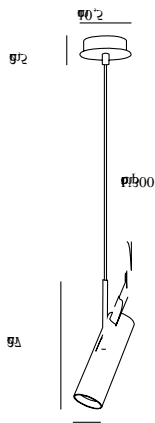

MIB 6 | PENDANT | BLACK

71679903

Voltage (V): 230 Volt
IP degree: IP20
Maximum bulb wattage (W): 8W
Class (Class 1, Class 2, Class 3):
Class 2 (Double isolated)
Bulb base: GU10
Dimmerable: Yes with compatible
bulb

Primary material: Metal
Secondary material: Plastic
Color of the cable: Black
Length of the cable (cm): 300
Surface material of the cable:
Textile
Is the cable replaceable: False

Color: Black
Height (cm): 27
Tube Diameter (cm): 1
Shade Diameter (cm): 6
Shade Height (cm): 20
Tilt Angle (°): 180

EAN: 5701581324084
TUN: 1824817
Item Number: 71679903

Pcs Per Master Carton: 3
Sales Box Height (cm): 36
Sales Box Width (cm): 14
Sales Box Depth (cm): 14
Sales Box Volume m³: 0.0071
Product net weight (kg): 0.845

- Contemporary, yet timeless design • Slim and elegant
- Tiltable head, possible to adjust light direction

The minimalistic MIB series is steeped in Nordic elegance and boasts excellent usability. MIB invites you to put a spotlight on life. The slender and adjustable lamp head emits a precise and directional light. MIB looks good alone, but also if you place more together and make a statement with light. Designed by Bønnelycke mdd