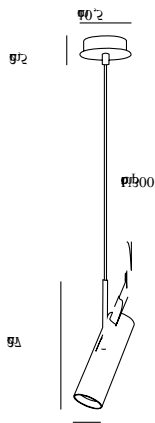

MIB 6 | PENDANT | WHITE

71679901

Voltage (V): 230 Volt
IP degree: IP20
Maximum bulb wattage (W): 8W
Class (Class 1, Class 2, Class 3):
Class 2 (Double isolated)
Bulb base: GU10
Dimmerable: Yes with compatible
bulb

Primary material: Metal
Secondary material: Plastic
Color of the cable: White
Length of the cable (cm): 300
Surface material of the cable:
Textile
Is the cable replaceable: False

Color: White
Height (cm): 27
Tube Diameter (cm): 1
Shade Diameter (cm): 6
Shade Height (cm): 20
Tilt Angle (°): 180

Primary material: Metal
Secondary material: Plastic
Color of the cable: Black
Length of the cable (cm): 300
Surface material of the cable:
Textile
Is the cable replaceable: False

Color: Black
Height (cm): 27
Tube Diameter (cm): 1
Shade Diameter (cm): 6
Shade Height (cm): 20
Tilt Angle (°): 180

Primary material: Metal
Secondary material: Plastic
Color of the cable: Grey
Length of the cable (cm): 300
Surface material of the cable:
Textile
Is the cable replaceable: False

Color: Grey
Height (cm): 27
Tube Diameter (cm): 1
Shade Diameter (cm): 6
Shade Height (cm): 20
Tilt Angle (°): 180