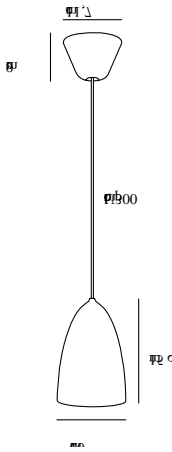

NEXUS 2.0 SMALL | PENDANT | WHITE/TELEGREY

2020563001

Voltage (V): 230 Volt
IP degree: IP20
Maximum bulb wattage (W): 6W
Class (Class 1, Class 2, Class 3):
Class 2 (Double isolated)
Bulb base: GU10

Primary material: Metal
Secondary material: Plastic
Color of the cable: White
Length of the cable (cm): 300
Surface material of the cable:
Textile
Is the cable replaceable: False
Color: White/Telegrey

Height (cm): 15
Width (cm): 10
Shade Diameter (cm): 10
Shade Height (cm): 15.3

EAN: 5704924002328
Item Number: 2020563001
Pcs Per Master Carton: 3

Sales Box Height (cm): 22
Sales Box Width(cm): 12.5
Sales Box Depth (cm): 12.5
Sales Box Volume m³ : 0.0034
Product net weight (kg): 0.413

NEXUS 2.0 SMALL | PENDANT | BLACK

2020563003

Voltage (V): 230 Volt
IP degree: IP20
Maximum bulb wattage (W): 6W
Class (Class 1, Class 2, Class 3):
Class 2 (Double isolated)
Bulb base: GU10

Primary material: Metal
Secondary material: Plastic
Color of the cable: Black
Length of the cable (cm): 300
Surface material of the cable:
Textile
Is the cable replaceable: False
Color: Black

Height (cm): 15
Width (cm): 10
Shade Diameter (cm): 10
Shade Height (cm): 15.3

EAN: 5704924002335
Item Number: 2020563003
Pcs Per Master Carton: 3

Sales Box Height (cm): 22
Sales Box Width (cm): 12.5
Sales Box Depth (cm): 12.5
Sales Box Volume m³: 0.0034
Product net weight (kg): 0.413