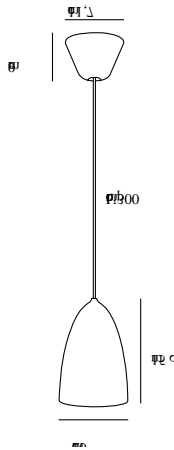

NEXUS 2.0 SMALL | PENDANT | WHITE/TELEGREY

2020563001

Voltage (V): 230 Volt
IP degree: IP20
Maximum bulb wattage (W): 6W
Class (Class 1, Class 2, Class 3):
Class 2 (Double isolated)
Bulb base: GU10

Primary material: Metal
Secondary material: Plastic
Color of the cable: White
Length of the cable (cm): 300
Surface material of the cable:
Textile
Is the cable replaceable: False
Color: White/Telegrey

Height (cm): 15
Width (cm): 10
Shade Diameter (cm): 10
Shade Height (cm): 15.3

EAN: 5704924002328
Item Number: 2020563001
Pcs Per Master Carton: 3

Sales Box Height (cm): 22
Sales Box Width(cm): 12.5
Sales Box Depth (cm): 12.5
Sales Box Volume m³ : 0.0034
Product net weight (kg): 0.413

NEXUS 2.0 SMALL | PENDANT | BLACK

2020563003

Voltage (V): 230 Volt
IP degree: IP20
Maximum bulb wattage (W): 6W
Class (Class 1, Class 2, Class 3):
Class 2 (Double isolated)
Bulb base: GU10

Primary material: Metal
Secondary material: Plastic
Color of the cable: Black
Length of the cable (cm): 300
Surface material of the cable:
Textile
Is the cable replaceable: False
Color: Black

Height (cm): 15
Width (cm): 10
Shade Diameter (cm): 10
Shade Height (cm): 15.3

EAN: 5704924002335
Item Number: 2020563003
Pcs Per Master Carton: 3

Sales Box Height (cm): 22
Sales Box Width (cm): 12.5
Sales Box Depth (cm): 12.5
Sales Box Volume m³: 0.0034
Product net weight (kg): 0.413