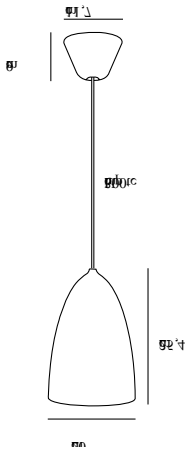

NEXUS 2 | PENDANT | WHITE/TELEGREY

2020583001

Voltage (V): 230 Volt
IP degree: IP20
Maximum bulb wattage (W): 40W
Class (Class 1, Class 2, Class 3):
Class 2 (Double isolated)
Bulb base: E27

Primary material: Metal
Secondary material: Plastic
Color of the cable: White
Length of the cable (cm): 300
Surface material of the cable:
Textile
Is the cable replaceable: False
Color: White/Telegrey

Height (cm): 25.4
Width (cm): 20
Shade Diameter (cm): 20
Shade Height (cm): 25.2

EAN: 5704924002342
Item Number: 2020583001
Pcs Per Master Carton: 2

Sales Box Height (cm): 32
Sales Box Width(cm): 22.5
Sales Box Depth (cm): 22.5
Sales Box Volume m³ : 0.0162
Product net weight (kg): 0.89

NEXUS 2 | PENDANT | BLACK

2020583003

Voltage (V): 230 Volt
IP degree: IP20
Maximum bulb wattage (W): 40W
Class (Class 1, Class 2, Class 3):
Class 2 (Double isolated)
Bulb base: E27

Primary material: Metal
Secondary material: Plastic
Color of the cable: Black
Length of the cable (cm): 300
Surface material of the cable:
Textile
Is the cable replaceable: False
Color: Black

Height (cm): 25.4
Width (cm): 20
Shade Diameter (cm): 20
Shade Height (cm): 25.2

EAN: 5704924002359
Item Number: 2020583003
Pcs Per Master Carton: 2

Sales Box Height (cm): 32
Sales Box Width(cm): 22.5
Sales Box Depth (cm): 22.5
Sales Box Volume m³ : 0.0162
Product net weight (kg): 0.89