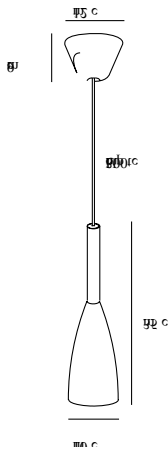

PURE | PENDANT | GREY

78283011

Voltage (V): 230 Volt
IP degree: IP20
Maximum bulb wattage (W): 40W
Class (Class 1, Class 2, Class 3):
Class 2 (Double isolated)
Bulb base: E27
Dimmerable: Yes with compatible
bulb

Primary material: Metal
Secondary material: Wood
Color of the cable: Grey
Length of the cable (cm): 300
Surface material of the cable:
Textile
Is the cable replaceable: False

Color: Grey
Height (cm): 35
Shade Diameter (cm): 10
Shade Height (cm): 26
EAN: 5701581264687
TUN: 1691571
Item Number: 78283011

Pcs Per Master Carton: 3
Sales Box Height (cm): 28
Sales Box Width(cm): 13
Sales Box Depth (cm): 13
Sales Box Volume m³ : 0.0047
Product net weight (kg): 0.541

- Minimalistic design · Nordic style
- FSC® certified wood top (FSC-C124559) in oiled walnut tree

PURE was created to be a charming pendant light, and a star was born. Similarly, a design offering the potential to expand the collection – all composed of clean lines with the unmistakable common feature: the elegant slender top, made from FSC certified oiled walnut. PURE delivers a stylish simple line in home decoration, and will quickly find its proper place due to its sleek design. Also in your heart. Design by Bønnelycke MDD.