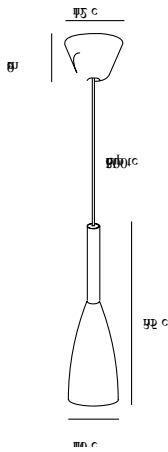

PURE | PENDANT | BLACK

78283003

Voltage (V): 230 Volt
IP degree: IP20
Maximum bulb wattage (W): 40W
Class (Class 1, Class 2, Class 3):
Class 2 (Double isolated)
Bulb base: E27
Dimmerable: Yes with compatible
bulb

Primary material: Metal
Secondary material: Wood
Color of the cable: Black
Length of the cable (cm): 300
Surface material of the cable:
Textile
Is the cable replaceable: False

Color: Black
Height (cm): 35
Shade Diameter (cm): 10
Shade Height (cm): 26
EAN: 5701581264588
TUN: 1691569
Item Number: 78283003

Pcs Per Master Carton: 3
Sales Box Height (cm): 29
Sales Box Width(cm): 13
Sales Box Depth (cm): 13
Sales Box Volume m³ : 0.0049
Product net weight (kg): 0.541

• Minimalistic design • Nordic style

Pure was created to be a charming pendant light, and a star was born. Similarly, a design offering the potential to expand the collection – all composed of clean lines with the unmistakable common feature: the elegant slender top, made from oiled walnut. Pure delivers a stylish simple line in home decoration, and will quickly find its proper place due to its sleek design. Also in your heart. Design by Bønnelycke MDD.