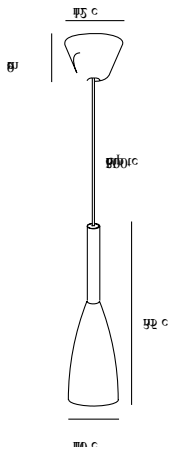

PURE | PENDANT | WHITE

78283001

Voltage (V): 230 Volt
IP degree: IP20
Maximum bulb wattage (W): 40W
Class (Class 1, Class 2, Class 3):
Class 2 (Double isolated)
Bulb base: E27
Dimmerable: Yes with compatible
bulb

Primary material: Metal
Secondary material: Wood
Color of the cable: White
Length of the cable (cm): 300
Surface material of the cable:
Textile
Is the cable replaceable: False

Color: White
Height (cm): 35
Shade Diameter (cm): 10
Shade Height (cm): 26
EAN: 5701581264489
TUN: 1691566
Item Number: 78283001

Pcs Per Master Carton: 3
Sales Box Height (cm): 29
Sales Box Width(cm): 13
Sales Box Depth (cm): 13
Sales Box Volume m³ : 0.0049
Product net weight (kg): 0.541

• Minimalistic design • Nordic style

Pure was created to be a charming pendant light, and a star was born. Similarly, a design offering the potential to expand the collection – all composed of clean lines with the unmistakable common feature: the elegant slender top, made from oiled walnut. Pure delivers a stylish simple line in home decoration, and will quickly find its proper place due to its sleek design. Also in your heart. Design by Bønnelycke MDD.