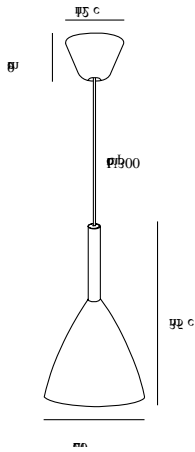

PURE 20 | PENDANT | BLACK

43293003

Voltage (V): 230 Volt
IP degree: IP20
Maximum bulb wattage (W): 40W
Class (Class 1, Class 2, Class 3):
Class 2 (Double isolated)
Bulb base: E27
Dimmerable: Yes with compatible
bulb

Primary material: Metal
Secondary material: Wood
Color of the cable: Black
Length of the cable (cm): 300
Surface material of the cable:
Textile
Is the cable replaceable: False

Color: Black
Height (cm): 35
Shade Diameter (cm): 20
Shade Height (cm): 35
EAN: 5701581394889
TUN: 1953162
Item Number: 43293003

Pcs Per Master Carton: 3
Sales Box Height (cm): 24
Sales Box Width (cm): 24
Sales Box Depth (cm): 28
Sales Box Volume m³ : 0.0161
Product net weight (kg): 0.804

• Minimalistic design • Nordic style

PURE was created to be a charming pendant light, and a star was born. And so was a design with the potential for family enlargement, a family with clean lines and an unmistakable characteristic: the elegant, slender top made from ash tree. PURE ensures a stylish, simple approach to interior design, and with its design it quickly finds a space. Also in your heart. Design by Bonneycke MDD.