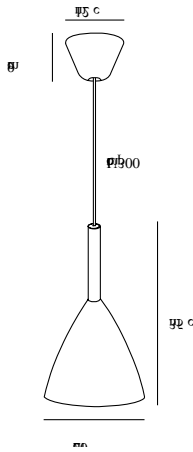

PURE 20 | PENDANT | GREY

43293010

Voltage (V): 230 Volt
IP degree: IP20
Maximum bulb wattage (W): 40W
Class (Class 1, Class 2, Class 3):
Class 2 (Double isolated)
Bulb base: E27
Dimmerable: Yes with compatible
bulb

Primary material: Metal
Secondary material: Wood
Color of the cable: Grey
Length of the cable (cm): 300
Surface material of the cable:
Textile
Is the cable replaceable: False

Color: Grey
Height (cm): 35
Shade Diameter (cm): 20
Shade Height (cm): 35
EAN: 5701581394988
TUN: 1953159
Item Number: 43293010

Pcs Per Master Carton: 3
Sales Box Height (cm): 24
Sales Box Width (cm): 24
Sales Box Depth (cm): 28
Sales Box Volume m³ : 0.0161
Product net weight (kg): 0.804

• Minimalistic design • Nordic style

PURE was created to be a charming pendant light, and a star was born. And so was a design with the potential for family enlargement, a family with clean lines and an unmistakable characteristic: the elegant, slender top made from ash tree. PURE ensures a stylish, simple approach to interior design, and with its design it quickly finds a space. Also in your heart. Design by Bonneycke MDD.