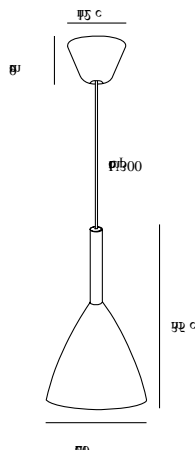

# PURE 20 | PENDANT | WHITE

43293001

Voltage (V): 230 Volt  
IP degree: IP20  
Maximum bulb wattage (W): 40W  
Class (Class 1, Class 2, Class 3):  
Class 2 (Double isolated)  
Bulb base: E27  
Dimmerable: Yes with compatible bulb

Primary material: Metal  
Secondary material: Wood  
Color of the cable: White  
Length of the cable (cm): 300  
Surface material of the cable:  
Textile  
Is the cable replaceable: False

Color: White  
Height (cm): 35  
Shade Diameter (cm): 20  
Shade Height (cm): 35  
EAN: 5701581394780  
TUN: 1953161  
Item Number: 43293001

Pcs Per Master Carton: 3  
Sales Box Height (cm): 24  
Sales Box Width (cm): 24  
Sales Box Depth (cm): 28  
Sales Box Volume m<sup>3</sup> : 0.0161  
Product net weight (kg): 0.804

• Minimalistic design • Nordic style

Primary material: Metal  
Secondary material: Wood  
Color of the cable: Black  
Length of the cable (cm): 300  
Surface material of the cable:  
Textile  
Is the cable replaceable: False

Color: Black  
Height (cm): 35  
Shade Diameter (cm): 20  
Shade Height (cm): 35  
EAN: 5701581394889  
TUN: 1953162  
Item Number: 43293003