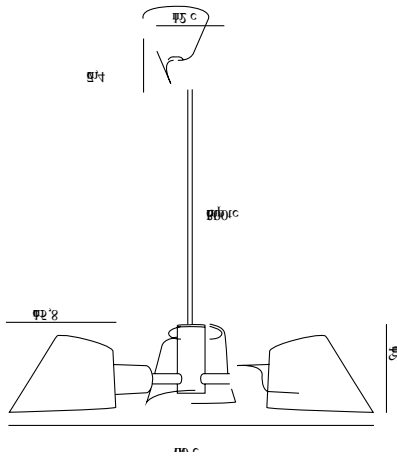

STAY 3-SPOT | PENDANT | BLACK

2120703003

Voltage (V): 230 Volt
IP degree: IP20
Maximum bulb wattage (W): 28W
Class (Class 1, Class 2, Class 3):
Class 2 (Double isolated)
Bulb base: E27

Height (cm): 12
Shade Diameter (cm): 15.8
Shade Height (cm): 13
EAN: 5704924004193
Item Number: 2120703003
Pcs Per Master Carton: 2

Sales Box Height (cm): 39
Sales Box Width(cm): 29
Sales Box Depth (cm): 14
Sales Box Volume m³ : 0.0158
Product net weight (kg): 1.2

Primary material: Aluminium
Secondary material: Plastic
Color of the cable: Black
Length of the cable (cm): 300
Surface material of the cable:
Textile
Is the cable replaceable: False
Color: Black

STAY 3-SPOT | PENDANT | GREY

2120703010

Voltage (V): 230 Volt
IP degree: IP20
Maximum bulb wattage (W): 28W
Class (Class 1, Class 2, Class 3):
Class 2 (Double isolated)
Bulb base: E27

Height (cm): 12
Shade Diameter (cm): 15.8
Shade Height (cm): 13
EAN: 5704924004209
Item Number: 2120703010
Pcs Per Master Carton: 3

Sales Box Height (cm): 39
Sales Box Width(cm): 29
Sales Box Depth (cm): 14
Sales Box Volume m³ : 0.0158
Product net weight (kg): 1.2

Primary material: Aluminium
Secondary material: Plastic
Color of the cable: Grey
Length of the cable (cm): 300
Surface material of the cable:
Textile
Is the cable replaceable: False
Color: Grey