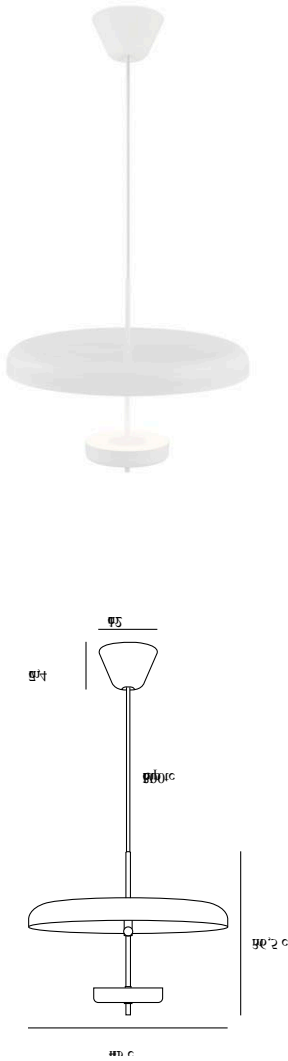

# MOBILE | PENDANT | WHITE

2120653001

Voltage (V): 230 Volt  
IP degree: IP20  
Maximum bulb wattage (W):  
3X5W  
Class (Class 1, Class 2, Class 3):  
Class 2 (Double isolated)  
Bulb base: G9

Color: White  
Height (cm): 36.8  
Width (cm): 45  
Tube Diameter (cm): 0.95  
Shade Diameter (cm): 45  
Length (cm): 45

Item Number: 2120653001  
Pcs Per Master Carton: 1  
Sales Box Height (cm): 48  
Sales Box Width(cm): 50  
Sales Box Depth (cm): 18  
Sales Box Volume m<sup>3</sup> : 0.0432  
Product net weight (kg): 2.1

Primary material: Aluminium  
Secondary material: Plastic  
Color of the cable: Black  
Length of the cable (cm): 300  
Surface material of the cable:  
Textile  
Is the cable replaceable: False

EAN: 5704924004186

Bulb base: G9

Color: Black

Height (cm): 36.8

Width (cm): 45

Tube Diameter (cm): 0.95

Shade Diameter (cm): 45

Length (cm): 45

Item Number: 2120653003