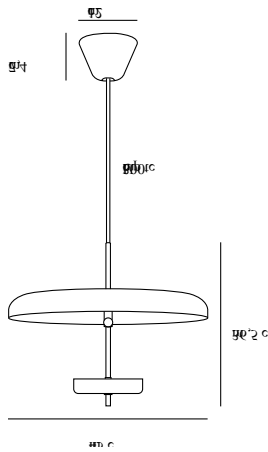

MOBILE | PENDANT | BLACK

2120653003

Voltage (V): 230 Volt

IP degree: IP20

Maximum bulb wattage (W): 5W

LED

Class (Class 1, Class 2, Class 3):

Class 2 (Double isolated)

Bulb base: G9

Color: Black

Height (cm): 36.8

Width (cm): 45

Tube Diameter (cm): 0.95

Shade Diameter (cm): 45

Length (cm): 45

Item Number: 2120653003

Pcs Per Master Carton: 1

Sales Box Height (cm): 48

Sales Box Width(cm): 50

Sales Box Depth (cm): 18

Sales Box Volume m³ : 0.0432

Product net weight (kg): 2.1

Primary material: Aluminium

Secondary material: Plastic

Color of the cable: Black

Length of the cable (cm): 300

Surface material of the cable:

Textile

Is the cable replaceable: False

EAN: 5704924004179

- Satin soft, matt surface
- Opalized top shade reflects a diffused and glare-free light
- Possible to center and diffuse light output

Danish designer Maria Berntsen has created the classic, yet unique Mobile pendant in a slim and elegant design. The two rounded shades and discreet brass detail give the pendant a modern and light look that is perfect above the dining table. Light reflects from the bottom shade onto the opalized top shade releasing a beautiful and glare-free light. You can easily adjust the shades closer together for a centred, downward light or further apart for a more diffused light spreading out in the room.

Red Dot Design Award winner 2022.