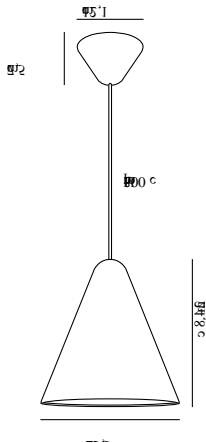

NONO 23,5 | PENDANT | BLACK

2120503003

Voltage (V): 220-240 Volt
IP degree: IP20
Maximum bulb wattage (W): 40W
Class (Class 1, Class 2, Class 3):
Class 2 (Double isolated)
Bulb base: E27
Parallel connection: True

Height (cm): 24.8
Width (cm): 23.5
Shade Diameter (cm): 23.5
Length (cm): 23.5

Sales Box Height (cm): 30.5
Sales Box Width (cm): 28
Sales Box Depth (cm): 30.5
Sales Box Volume m³: 0.026
Product net weight (kg): 0.66

EAN: 5704924004308
Item Number: 2120503003
Pcs Per Master Carton: 3

Primary material: Metal
Secondary material: Plastic
Color of the cable: Black
Length of the cable (cm): 300
Surface material of the cable:
Textile
Is the cable replaceable: False
Color: Black

• Satin soft, matt surface • Diffuser creates a soft and glare-free light

Danish designer Bønnelycke MDD has designed the Nono series with inspiration from modern, geometric shapes. The design language is simple and timeless, carried out in solid, high quality materials. An acrylic diffuser hides the bulb and creates a pleasant light with no glare. Perfect over a dining table where it will emit a soft and functional light.