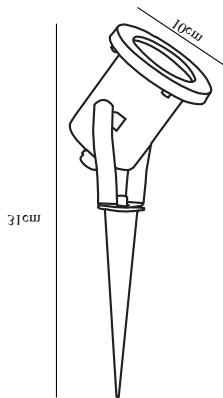

TAURUS | SPOT LIGHT | STAINLESS STEEL

77029934

nordlux®

Voltage (V): 230 Volt
IP degree: IP54
Maximum bulb wattage (W): 28W
Class (Class 1, Class 2, Class 3):
Class 1 (Earth contact)
Bulb base: GU10
Parallel connection: False

Color: Stainless steel
Height (cm): 31
EAN: 5701581324183
TUN: 1824818
Item Number: 77029934

Pcs Per Master Carton: 3
Sales Box Height (cm): 18
Sales Box Width(cm): 11
Sales Box Depth (cm): 11
Sales Box Volume m³ : 0.0022
Product net weight (kg): 0.52

Primary material: Stainless steel
Color of the Glass: Clear
Color of the cable: Black
Length of the cable (cm): 150
Surface material of the cable:
Rubber
Is the cable replaceable: False
Suitable for Seaside: No

• Suitable for GU10 bulb • Fixed cable (1,5 meter)

Taurus from Nordlux is a new and smart option for outdoor lighting all around your home. Use it for spotlights on your home, in your garden, or to achieve a beautifully illuminated driveway.

Maintenance: Treat with acid-free oil 3-4 times a year. We do not recommend stainless steel light fixtures for aggressive environments.