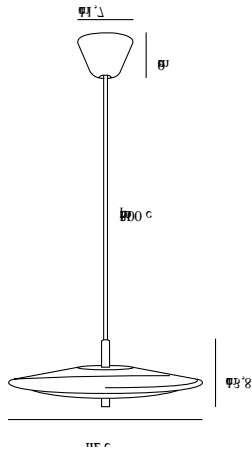

# BLANCHE 32 | PENDANT | BRASS

2120753035

Voltage (V): 230 Volt  
IP degree: IP20  
Class (Class 1, Class 2, Class 3):  
Class 2 (Double isolated)  
Bulb base: LED Module  
Dimmerable: True  
Parallel connection: False

Primary material: Metal  
Secondary material: Plastic  
Color of the cable: White  
Length of the cable (cm): 300  
Surface material of the cable:  
Textile  
Is the cable replaceable: False  
Color: Brass

Height (cm): 14  
Width (cm): 32  
Shade Diameter (cm): 32  
Shade Height (cm): 14  
Lenght (cm): 32

EAN: 5704924004216  
Item Number: 2120753035  
Pcs Per Master Carton: 2

Sales Box Height (cm): 42.7  
Sales Box Width(cm): 37  
Sales Box Depth (cm): 13  
Sales Box Volume m<sup>3</sup> : 0.021  
Product net weight (kg): 1.15

Brightness of light (Lumen): 1700  
Color Temperature (K): 3000  
Ra-value : 80  
Lifetime (h): 30000  
Beam Angle (°) : 0  
Candela (cd) (for directional  
lamp only): 0  
Actual Watt (W): 0

- Elegant brushed brass details • Built-in LED
- Dimmable • 5 year LED guarantee