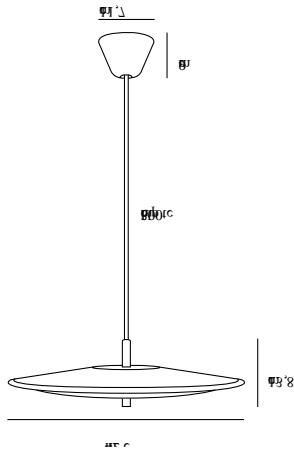

# BLANCHE 42 | PENDANT | BRASS

2120773035

Voltage (V): 230 Volt  
IP degree: IP20  
Class (Class 1, Class 2, Class 3):  
Class 2 (Double isolated)  
Bulb base: LED Module  
Parallel connection: False

Primary material: Metal  
Secondary material: Plastic  
Color of the cable: White  
Length of the cable (cm): 300  
Surface material of the cable:  
Textile  
Is the cable replaceable: False  
Color: Brass

Height (cm): 14.5  
Width (cm): 42  
Shade Diameter (cm): 42  
Shade Height (cm): 14.5  
Length (cm): 42

EAN: 5704924004223  
Item Number: 2120773035  
Pcs Per Master Carton: 2

Sales Box Height (cm): 50.7  
Sales Box Width (cm): 48  
Sales Box Depth (cm): 13  
Sales Box Volume m<sup>3</sup>: 0.032  
Product net weight (kg): 1.45

Brightness of light (Lumen): 2900  
Color Temperature (K): 3000  
Ra-value : 80  
Lifetime (h): 30000  
Beam Angle (°) : 0  
Candela (cd) (for directional  
lamp only): 0  
Actual Watt (W): 0

- Elegant brushed brass details • Built-in LED
- Dimmable • 5 year LED guarantee