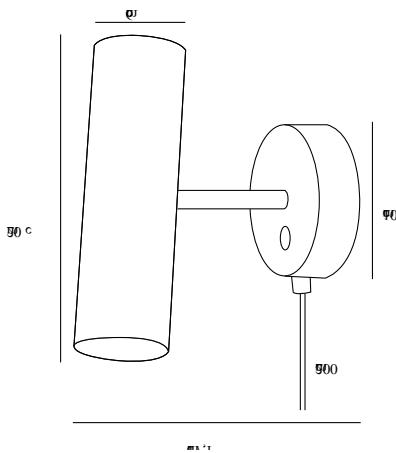

MIB 6 | WALL LIGHT | BLACK

61681003

Voltage (V): 230 Volt
IP degree: IP20
Maximum bulb wattage (W): 8W
Class (Class 1, Class 2, Class 3):
Class 2 (Double isolated)
Bulb base: GU10
Dimmerable: False
Switch placement: On wall base

Primary material: Metal
Secondary material: Plastic
Color of the cable: Black
Length of the cable (cm): 200
Surface material of the cable:
Plastic
Is the cable replaceable: True
Color: Black

Height (cm): 20
Width (cm): 10
Shade Diameter (cm): 6
Shade Height (cm): 20
Projection (cm): 17.1
Tilt Angle (°): 90

EAN: 5704924000409
TUN: 2075961
Item Number: 61681003
Pcs Per Master Carton: 3

Sales Box Height (cm): 29
Sales Box Width(cm): 13.5
Sales Box Depth (cm): 13.5
Sales Box Volume m³ : 0.0053
Product net weight (kg): 0.85

- Contemporary, yet timeless design
- Slim and elegant
- Tiltable head, possible to adjust light direction
- On/off touch switch on wall base

The minimalistic MIB series is steeped in Nordic elegance and boasts excellent usability. MIB invites you to put a spotlight on life. The slender and adjustable lamp head emits a precise and directional light. MIB looks good alone, but also if you place more together and make a statement with light. Designed by Bonnelycke mdd