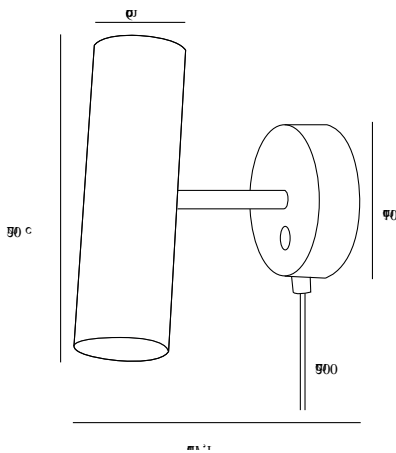

MIB 6 | WALL LIGHT | GREY

61681011

Voltage (V): 230 Volt
IP degree: IP20
Maximum bulb wattage (W): 8W
Class (Class 1, Class 2, Class 3):
Class 2 (Double isolated)
Bulb base: GU10
Dimmerable: False
Switch placement: On wall base

Color: Grey
Height (cm): 20
Width (cm): 10
Shade Diameter (cm): 6
Shade Height (cm): 20
Projection (cm): 17.1
Tilt Angle (°): 90

Item Number: 61681011
Pcs Per Master Carton: 3
Sales Box Height (cm): 29
Sales Box Width(cm): 13.5
Sales Box Depth (cm): 13.5
Sales Box Volume m³ : 0.0053
Product net weight (kg): 0.85

Primary material: Metal
Secondary material: Plastic
Color of the cable: Grey
Length of the cable (cm): 200
Surface material of the cable:
Plastic
Is the cable replaceable: True

EAN: 5701581475885
TUN: 2042402

- Contemporary, yet timeless design
- Slim and elegant
- Tilttable head, possible to adjust light direction
- On/off touch switch on wall base

The minimalistic MIB series is steeped in Nordic elegance and boasts excellent usability. MIB invites you to put a spotlight on life. The slender and adjustable lamp head emits a precise and directional light. MIB looks good alone, but also if you place more together and make a statement with light. Designed by Bønnelycke mdd