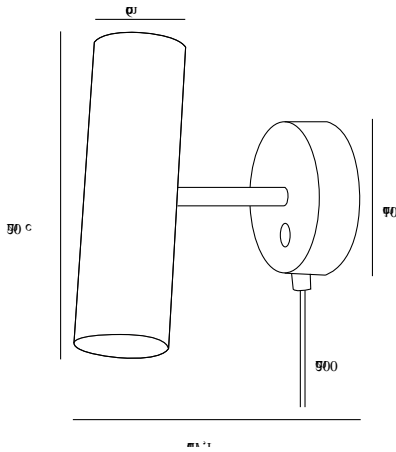

MIB 6 | WALL LIGHT | WHITE

61681001

Voltage (V): 230 Volt
IP degree: IP20
Maximum bulb wattage (W): 8W
Class (Class 1, Class 2, Class 3):
Class 2 (Double isolated)
Bulb base: GU10
Dimmerable: False
Switch placement: On wall base

Primary material: Metal
Secondary material: Plastic
Color of the cable: White
Length of the cable (cm): 200
Surface material of the cable:
Plastic
Is the cable replaceable: True
Color: White

Height (cm): 20
Width (cm): 10
Shade Diameter (cm): 6
Shade Height (cm): 20
Projection (cm): 17.1
Tilt Angle (°): 90

EAN: 5704924000393
TUN: 2075960
Item Number: 61681001
Pcs Per Master Carton: 3

Sales Box Height (cm): 29
Sales Box Width(cm): 13.5
Sales Box Depth (cm): 13.5
Sales Box Volume m³ : 0.0053
Product net weight (kg): 0.85

- Contemporary, yet timeless design
- Slim and elegant
- Tilttable head, possible to adjust light direction
- On/off touch switch on wall base

The minimalistic MIB series is steeped in Nordic elegance and boasts excellent usability. MIB invites you to put a spotlight on life. The slender and adjustable lamp head emits a precise and directional light. MIB looks good alone, but also if you place more together and make a statement with light. Designed by Bonnelycke mdd