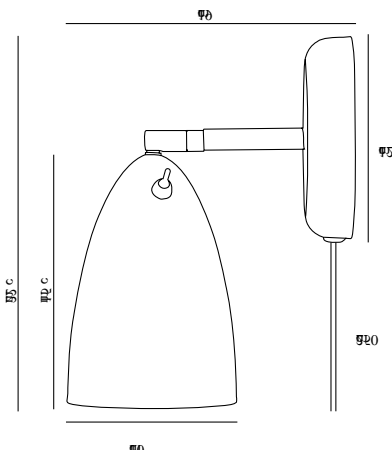

NEXUS 2 | WALL LIGHT | BLACK

2020601003

Voltage (V): 230 Volt
IP degree: IP20
Maximum bulb wattage (W): 6W
Class (Class 1, Class 2, Class 3):
Class 2 (Double isolated)
Bulb base: GU10
Switch placement: On the fixture

Height (cm): 22
Shade Diameter (cm): 10
Shade Height (cm): 15.3
Outdoor base dimension (cm): 12
Projection (cm): 19
Tilt Angle (°): 90

Sales Box Height (cm): 28.5
Sales Box Width (cm): 13.5
Sales Box Depth (cm): 13.5
Sales Box Volume m³: 0.0052
Product net weight (kg): 0.8

Primary material: Metal
Secondary material: Plastic
Color of the cable: Black
Length of the cable (cm): 250
Surface material of the cable:
Textile
Is the cable replaceable: True
Color: Black

EAN: 5704924002373
Item Number: 2020601003
Pcs Per Master Carton: 3

- Minimalistic and timeless design • Beautiful brass swivel tilt joint
- Satin matt finish • Elegant and strong brushed brass on/off switch

NEXUS is an exciting series that epitomises Nordic cool. The details tell the story of a light with an opulent design, for example, the toggle switch in the best retro style, and the elegant rotatable joint in solid brass. Design by Bonnellycke MDD.