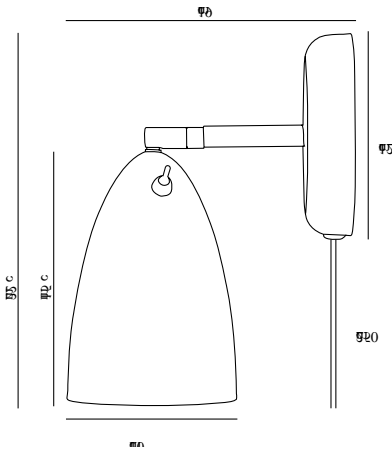

NEXUS 2 | WALL LIGHT | WHITE/TELEGREY

2020601001

Voltage (V): 230 Volt
IP degree: IP20
Maximum bulb wattage (W): 6W
Class (Class 1, Class 2, Class 3):
Class 2 (Double isolated)
Bulb base: GU10
Switch placement: On the fixture

Height (cm): 22
Shade Diameter (cm): 10
Shade Height (cm): 15.3
Outdoor base dimension (cm): 12
Projection (cm): 19
Tilt Angle (°): 90

Sales Box Height (cm): 28.5
Sales Box Width (cm): 13.5
Sales Box Depth (cm): 13.5
Sales Box Volume m³: 0.0052
Product net weight (kg): 0.8

Primary material: Metal
Secondary material: Plastic
Color of the cable: White
Length of the cable (cm): 250
Surface material of the cable:
Textile
Is the cable replaceable: True
Color: White/Telegrey

EAN: 5704924002366
Item Number: 2020601001
Pcs Per Master Carton: 3

- Minimalistic and timeless design • Beautiful brass swivel tilt joint
- Satin matt finish • Elegant and strong brushed brass on/off switch

NEXUS is an exciting series that epitomises Nordic cool. The details tell the story of a light with an opulent design, for example, the toggle switch in the best retro style, and the elegant rotatable joint in solid brass. Design by Bonnellycke MDD.