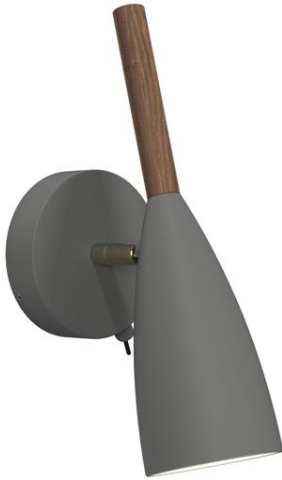

PURE I WALL LIGHT I GREY

78271011

Voltage (V): 230 Volt
IP degree: IP20
Maximum bulb wattage (W): 8W
Class (Class 1, Class 2, Class 3):
Class 2 (Double isolated)
Bulb base: GU10
Dimmerable: Yes with compatible
bulb
Switch placement: On the fixture

Color: Grey
Height (cm): 26
Shade Diameter (cm): 7.5
Shade Height (cm): 26
Projection (cm): 17

Pcs Per Master Carton: 3
Sales Box Height (cm): 19
Sales Box Width(cm): 14
Sales Box Depth (cm): 12
Sales Box Volume m³ : 0.0032
Product net weight (kg): 0.36

EAN: 5701581308480
TUN: 1761420
Item Number: 78271011

Primary material: Metal
Secondary material: Wood
Color of the cable: Grey
Length of the cable (cm): 180
Surface material of the cable:
Textile
Is the cable replaceable: True

• Minimalistic design • Nordic style
• FSC® certified wood top (FSC-C124559) in oiled walnut tree • On/off switch on lamp head

PURE was created to be a charming pendant light, and a star was born. Similarly, a design offering the potential to expand the collection – all composed of clean lines with the unmistakable common feature: the elegant slender top, made from FSC certified oiled walnut. PURE delivers a stylish simple line in home decoration, and will quickly find its proper place due to its sleek design. Also in your heart. Design by Bønnelycke MDD. The light has many fine details, such as the simple adjustable arm in brushed brass and an elegant placement of the on/off button.