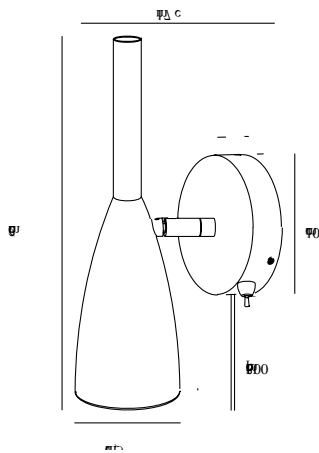

PURE I WALL LIGHT I WHITE

78271001

Voltage (V): 230 Volt
IP degree: IP20
Maximum bulb wattage (W): 8W
Class (Class 1, Class 2, Class 3):
Class 2 (Double isolated)
Bulb base: GU10
Dimmerable: Yes with compatible
bulb
Switch placement: On the fixture

Primary material: Metal
Secondary material: Wood
Color of the cable: White
Length of the cable (cm): 180
Surface material of the cable:
Textile
Is the cable replaceable: True

Color: White
Height (cm): 26
Shade Diameter (cm): 7.5
Shade Height (cm): 26
Projection (cm): 17
EAN: 5701581308282
TUN: 1761417
Item Number: 78271001

Pcs Per Master Carton: 3
Sales Box Height (cm): 19
Sales Box Width(cm): 12
Sales Box Depth (cm): 14
Sales Box Volume m³ : 0.0032
Product net weight (kg): 0.36

- Minimalistic design • Nordic style
- On/off switch on lamp head

Primary material: Metal
Secondary material: Wood
Color of the cable: Black
Length of the cable (cm): 180
Surface material of the cable:
Textile
Is the cable replaceable: True

Color: Black
Height (cm): 26
Shade Diameter (cm): 7.5
Shade Height (cm): 26
Projection (cm): 17
EAN: 5701581308381
TUN: 1761418
Item Number: 78271003