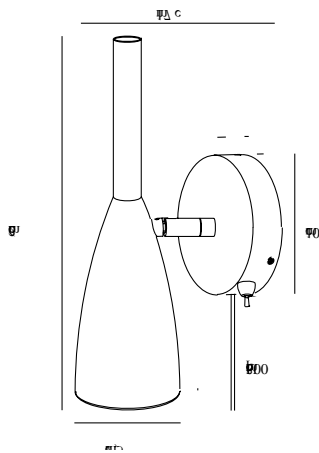

PURE I WALL LIGHT I BLACK

78271003

Voltage (V): 230 Volt
IP degree: IP20
Maximum bulb wattage (W): 8W
Class (Class 1, Class 2, Class 3):
Class 2 (Double isolated)
Bulb base: GU10
Dimmerable: Yes with compatible
bulb
Switch placement: On the fixture

Primary material: Metal
Secondary material: Wood
Color of the cable: Black
Length of the cable (cm): 180
Surface material of the cable:
Textile
Is the cable replaceable: True

Color: Black
Height (cm): 26
Shade Diameter (cm): 7.5
Shade Height (cm): 26
Projection (cm): 17
EAN: 5701581308381
TUN: 1761418
Item Number: 78271003

Pcs Per Master Carton: 3
Sales Box Height (cm): 12
Sales Box Width(cm): 14
Sales Box Depth (cm): 19
Sales Box Volume m³ : 0.0032
Product net weight (kg): 0.36

- Minimalistic design • Nordic style
- On/off switch on lamp head

Pure was created to be a charming pendant light, and a star was born. Similarly, a design offering the potential to expand the collection – all composed of clean lines with the unmistakable common feature: the elegant slender top, made from oiled walnut. Pure delivers a stylish simple line in home decoration, and will quickly find its proper place due to its sleek design. Also in your heart. Design by Bönnellycke MDD. The light has many fine details, such as the simple adjustable arm in brushed brass and an elegant placement of the on/off button.