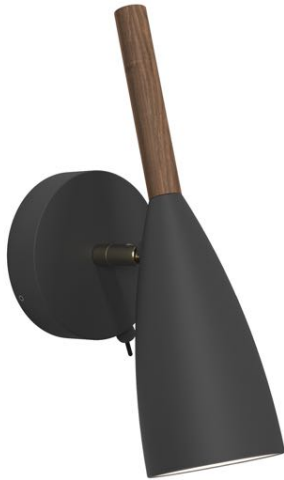

PURE I WALL LIGHT I BLACK

78271003

Voltage (V): 230 Volt
IP degree: IP20
Maximum bulb wattage (W): 8W
Class (Class 1, Class 2, Class 3):
Class 2 (Double isolated)
Bulb base: GU10
Dimmerable: Yes with compatible
bulb
Switch placement: On the fixture

Primary material: Metal
Secondary material: Wood
Color of the cable: Black
Length of the cable (cm): 180
Surface material of the cable:
Textile
Is the cable replaceable: True

Color: Black
Height (cm): 26
Shade Diameter (cm): 7.5
Shade Height (cm): 26
Projection (cm): 17
EAN: 5701581308381
TUN: 1761418
Item Number: 78271003

Pcs Per Master Carton: 3
Sales Box Height (cm): 12
Sales Box Width(cm): 14
Sales Box Depth (cm): 19
Sales Box Volume m³ : 0.0032
Product net weight (kg): 0.36

- Minimalistic design • Nordic style
- On/off switch on lamp head

Pure was created to be a charming pendant light, and a star was born. Similarly, a design offering the potential to expand the collection – all composed of clean lines with the unmistakable common feature: the elegant slender top, made from oiled walnut. Pure delivers a stylish simple line in home decoration, and will quickly find its proper place due to its sleek design. Also in your heart. Design by Bönnellycke MDD. The light has many fine details, such as the simple adjustable arm in brushed brass and an elegant placement of the on/off button.