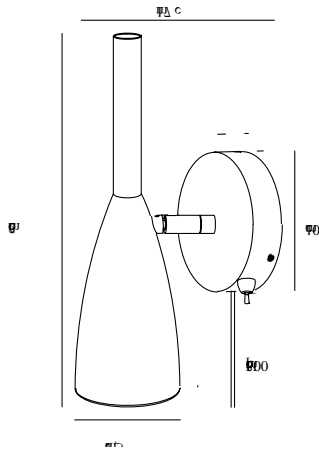

PURE I WALL LIGHT I GREY

78271011

Voltage (V): 230 Volt
IP degree: IP20
Maximum bulb wattage (W): 8W
Class (Class 1, Class 2, Class 3):
Class 2 (Double isolated)
Bulb base: GU10
Dimmerable: Yes with compatible
bulb
Switch placement: On the fixture

Color: Grey
Height (cm): 26
Shade Diameter (cm): 7.5
Shade Height (cm): 26
Projection (cm): 17

Pcs Per Master Carton: 3
Sales Box Height (cm): 19
Sales Box Width(cm): 14
Sales Box Depth (cm): 12
Sales Box Volume m³ : 0.0032
Product net weight (kg): 0.36

EAN: 5701581308480
TUN: 1761420
Item Number: 78271011

Primary material: Metal
Secondary material: Wood
Color of the cable: Grey
Length of the cable (cm): 180
Surface material of the cable:
Textile
Is the cable replaceable: True

• Minimalistic design • Nordic style
• FSC® certified wood top (FSC-C124559) in oiled walnut tree • On/off switch on lamp head

PURE was created to be a charming pendant light, and a star was born. Similarly, a design offering the potential to expand the collection – all composed of clean lines with the unmistakable common feature: the elegant slender top, made from FSC certified oiled walnut. PURE delivers a stylish simple line in home decoration, and will quickly find its proper place due to its sleek design. Also in your heart. Design by Bønnelycke MDD. The light has many fine details, such as the simple adjustable arm in brushed brass and an elegant placement of the on/off button.