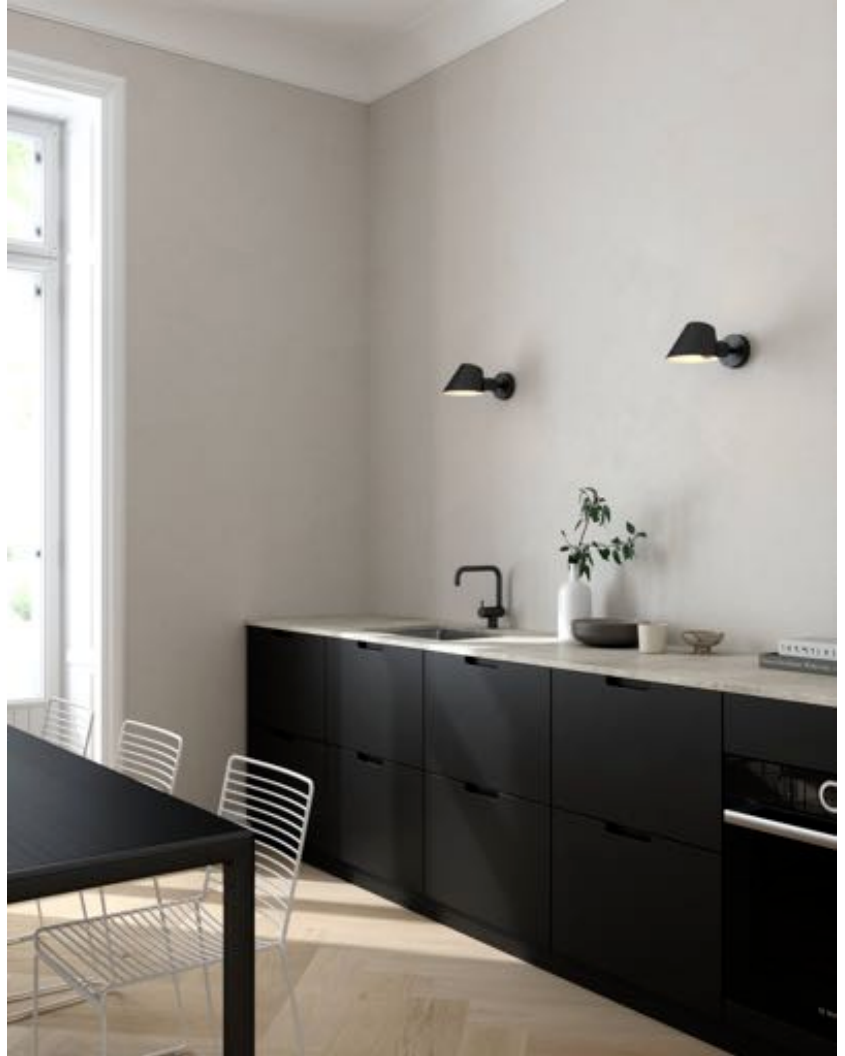

STAY | WALL LIGHT | BLACK

2220381003

Voltage (V): 220-240 Volt
IP degree: IP20
Maximum bulb wattage (W): 60W
Class (Class 1, Class 2, Class 3):
Class 2 (Double isolated)
Bulb base: E27
Switch placement: On the fixture
Parallel connection: False

Height (cm): 11.7
Width (cm): 15
Shade Diameter (cm): 15
Shade Height (cm): 11.7
Outdoor base dimension (cm): 10
Length (cm): 15
Tilt Angle (°): 90
Turning Angle (°): 350

Sales Box Height (cm): 32
Sales Box Width (cm): 13
Sales Box Depth (cm): 17.5
Sales Box Volume m³: 0.0073
Product net weight (kg): 0.7

Primary material: Metal
Secondary material: Plastic
Color of the cable: Black
Length of the cable (cm): 180
Surface material of the cable:
Textile
Is the cable replaceable: True
Color: Black

EAN: 5704924010156
Item Number: 2220381003
Pcs Per Master Carton: 3

- Nordic and minimalistic design
- Adjustable lamp head
- Lights both up and down
- Perfect as a bedside light

Stay is designed by Maria Berntsen and is a modern, yet timeless lighting design at the same time. The oblique cut of the shade creates an open and pointing shape that allows for lots of light to shine through. The Stay wall light emits a soft, comfortable light both upwards and downwards – creating the perfect light for your bedside or kitchen table.