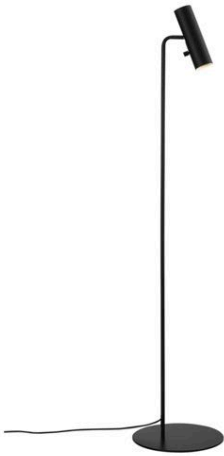

MIB 6 | FLOOR LAMP | BLACK

71704003

Voltage (V): 230 Volt
IP degree: IP20
Maximum bulb wattage (W): 8W
Class (Class 1, Class 2, Class 3):
Class 2 (Double isolated)
Bulb base: GU10
Dimmerable: Yes with compatible
bulb
Switch placement: On the fixture

Primary material: Metal
Secondary material: Plastic
Color of the cable: Black
Length of the cable (cm): 250
Surface material of the cable:
Plastic
Is the cable replaceable: False

Color: Black
Height (cm): 141
Tube Diameter (cm): 1.27
Shade Diameter (cm): 6
Shade Height (cm): 20
Outdoor base dimension (cm): 30
Tilt Angle (°): 90

EAN: 5701581364387
TUN: 1896586
Item Number: 71704003

Pcs Per Master Carton: 2
Sales Box Height (cm): 76.5
Sales Box Width(cm): 33.5
Sales Box Depth (cm): 8
Sales Box Volume m³ : 0.0205
Product net weight (kg): 3.86

- Contemporary, yet timeless design
- Slim and elegant
- Tiltable head, possible to adjust light direction
- On/off switch on lamp head

The minimalistic MIB series is steeped in Nordic elegance and boasts excellent usability. MIB invites you to put a spotlight on life. The slender and adjustable lamp head emits a precise and directional light. MIB looks good alone, but also if you place more together and make a statement with light. Designed by Bonnelycke mdd