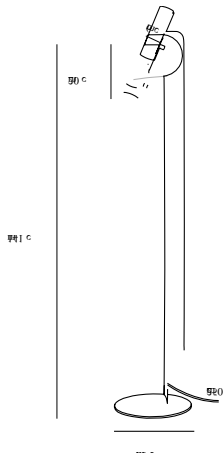

# MIB 6 | FLOOR LAMP | WHITE

71704001

Voltage (V): 230 Volt  
IP degree: IP20  
Maximum bulb wattage (W): 8W  
Class (Class 1, Class 2, Class 3):  
Class 2 (Double isolated)  
Bulb base: GU10  
Dimmerable: Yes with compatible  
bulb  
Switch placement: On the fixture

Primary material: Metal  
Secondary material: Plastic  
Color of the cable: White  
Length of the cable (cm): 250  
Surface material of the cable:  
Plastic  
Is the cable replaceable: False

Color: White  
Height (cm): 141  
Tube Diameter (cm): 1.27  
Shade Diameter (cm): 6  
Shade Height (cm): 20  
Outdoor base dimension (cm): 30  
Tilt Angle (°): 90

Primary material: Metal  
Secondary material: Plastic  
Color of the cable: Black  
Length of the cable (cm): 250  
Surface material of the cable:  
Plastic  
Is the cable replaceable: False

Color: Black  
Height (cm): 141  
Tube Diameter (cm): 1.27  
Shade Diameter (cm): 6  
Shade Height (cm): 20  
Outdoor base dimension (cm): 30  
Tilt Angle (°): 90

Primary material: Metal  
Secondary material: Plastic  
Color of the cable: Grey  
Length of the cable (cm): 250  
Surface material of the cable:  
Plastic  
Is the cable replaceable: False

Color: Grey  
Height (cm): 141  
Tube Diameter (cm): 1.27  
Shade Diameter (cm): 6  
Shade Height (cm): 20  
Outdoor base dimension (cm): 30  
Tilt Angle (°): 90