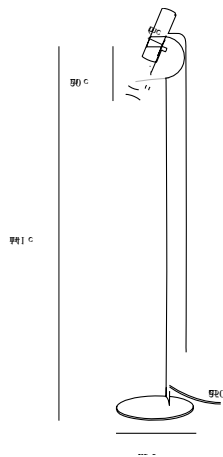

MIB 6 | FLOOR LAMP | GREY

71704011

Voltage (V): 230 Volt
IP degree: IP20
Maximum bulb wattage (W): 8W
Class (Class 1, Class 2, Class 3):
Class 2 (Double isolated)
Bulb base: GU10
Dimmerable: Yes with compatible
bulb
Switch placement: On the fixture

Primary material: Metal
Secondary material: Plastic
Color of the cable: Grey
Length of the cable (cm): 250
Surface material of the cable:
Plastic
Is the cable replaceable: False

Color: Grey
Height (cm): 141
Tube Diameter (cm): 1.27
Shade Diameter (cm): 6
Shade Height (cm): 20
Outdoor base dimension (cm): 30
Tilt Angle (°): 90

EAN: 5701581475984
TUN: 2042403
Item Number: 71704011

Pcs Per Master Carton: 2
Sales Box Height (cm): 76.5
Sales Box Width(cm): 33.5
Sales Box Depth (cm): 8
Sales Box Volume m³ : 0.0205
Product net weight (kg): 3.86

- Contemporary, yet timeless design
- Slim and elegant
- Tiltable head, possible to adjust light direction
- On/off switch on lamp head

The minimalistic MIB series is steeped in Nordic elegance and boasts excellent usability. MIB invites you to put a spotlight on life. The slender and adjustable lamp head emits a precise and directional light. MIB looks good alone, but also if you place more together and make a statement with light. Designed by Bonnelycke mdd