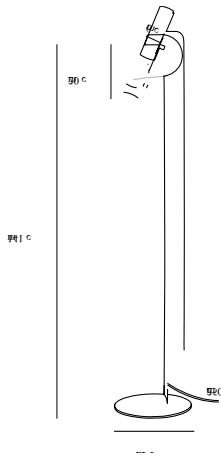

MIB 6 | FLOOR LAMP | BLACK

71704003

Voltage (V): 230 Volt
IP degree: IP20
Maximum bulb wattage (W): 8W
Class (Class 1, Class 2, Class 3):
Class 2 (Double isolated)
Bulb base: GU10
Dimmerable: Yes with compatible
bulb
Switch placement: On the fixture

Primary material: Metal
Secondary material: Plastic
Color of the cable: Black
Length of the cable (cm): 250
Surface material of the cable:
Plastic
Is the cable replaceable: False

Color: Black
Height (cm): 141
Tube Diameter (cm): 1.27
Shade Diameter (cm): 6
Shade Height (cm): 20
Outdoor base dimension (cm): 30
Tilt Angle (°): 90

EAN: 5701581364387
TUN: 1896586
Item Number: 71704003

Pcs Per Master Carton: 2
Sales Box Height (cm): 76.5
Sales Box Width(cm): 33.5
Sales Box Depth (cm): 8
Sales Box Volume m³ : 0.0205
Product net weight (kg): 3.86

- Contemporary, yet timeless design
- Slim and elegant
- Tiltable head, possible to adjust light direction
- On/off switch on lamp head

The minimalistic MIB series is steeped in Nordic elegance and boasts excellent usability. MIB invites you to put a spotlight on life. The slender and adjustable lamp head emits a precise and directional light. MIB looks good alone, but also if you place more together and make a statement with light. Designed by Bonnelycke mdd