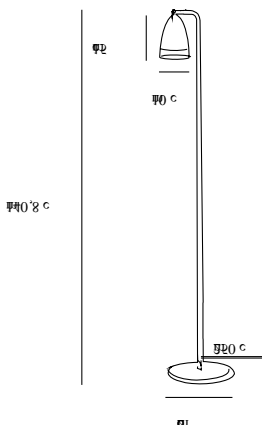

NEXUS 2 | FLOOR LAMP | BLACK

2020644003

Voltage (V): 230 Volt
IP degree: IP20
Maximum bulb wattage (W): 6W
Class (Class 1, Class 2, Class 3):
Class 2 (Double isolated)
Bulb base: GU10
Switch placement: On the fixture

Primary material: Metal
Secondary material: Plastic
Color of the cable: Black
Length of the cable (cm): 250
Surface material of the cable:
Textile
Is the cable replaceable: False
Color: Black

Height (cm): 140.8
Shade Diameter (cm): 10
Shade Height (cm): 15.3
Outdoor base dimension (cm): 26
Tilt Angle (°): 90

EAN: 5704924002410
Item Number: 2020644003
Pcs Per Master Carton: 2

Sales Box Height (cm): 74
Sales Box Width (cm): 13
Sales Box Depth (cm): 27.5
Sales Box Volume m³: 0.0265
Product net weight (kg): 2.64

- Minimalistic and timeless design • Beautiful brass swivel tilt joint
- Satin matt finish • Elegant and strong brushed brass on/off switch

NEXUS is an exciting series that epitomises Nordic cool. The details tell the story of a light with an opulent design, for example, the toggle switch in the best retro style, and the elegant rotatable joint in solid brass. Design by Bonnellycke MDD.