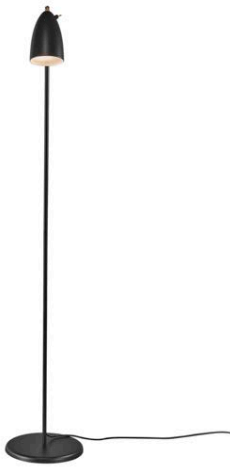

NEXUS 2 | FLOOR LAMP | BLACK

2020644003

Voltage (V): 230 Volt
IP degree: IP20
Maximum bulb wattage (W): 6W
Class (Class 1, Class 2, Class 3):
Class 2 (Double isolated)
Bulb base: GU10
Switch placement: On the fixture

Primary material: Metal
Secondary material: Plastic
Color of the cable: Black
Length of the cable (cm): 250
Surface material of the cable:
Textile
Is the cable replaceable: False
Color: Black

Height (cm): 140.8
Shade Diameter (cm): 10
Shade Height (cm): 15.3
Outdoor base dimension (cm): 26
Tilt Angle (°): 90

EAN: 5704924002410
Item Number: 2020644003
Pcs Per Master Carton: 2

Sales Box Height (cm): 74
Sales Box Width (cm): 13
Sales Box Depth (cm): 27.5
Sales Box Volume m³: 0.0265
Product net weight (kg): 2.64

- Minimalistic and timeless design • Beautiful brass swivel tilt joint
- Satin matt finish • Elegant and strong brushed brass on/off switch

NEXUS is an exciting series that epitomises Nordic cool. The details tell the story of a light with an opulent design, for example, the toggle switch in the best retro style, and the elegant rotatable joint in solid brass. Design by Bonnellycke MDD.