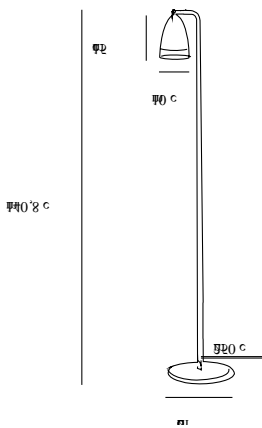

NEXUS 2 | FLOOR LAMP | WHITE/TELEGREY

2020644001

Voltage (V): 230 Volt
IP degree: IP20
Maximum bulb wattage (W): 6W
Class (Class 1, Class 2, Class 3):
Class 2 (Double isolated)
Bulb base: GU10
Switch placement: On the fixture

Primary material: Metal
Secondary material: Plastic
Color of the cable: White
Length of the cable (cm): 250
Surface material of the cable:
Textile
Is the cable replaceable: False
Color: White/Telegrey

Height (cm): 140.8
Shade Diameter (cm): 10
Shade Height (cm): 15.3
Outdoor base dimension (cm): 26
Tilt Angle (°): 90

EAN: 5704924002403
Item Number: 2020644001
Pcs Per Master Carton: 2

Sales Box Height (cm): 74
Sales Box Width (cm): 13
Sales Box Depth (cm): 27.5
Sales Box Volume m³: 0.0265
Product net weight (kg): 2.64

Primary material: Metal
Secondary material: Plastic
Color of the cable: Black
Length of the cable (cm): 250
Surface material of the cable:
Textile
Is the cable replaceable: False
Color: Black

Height (cm): 140.8
Shade Diameter (cm): 10
Shade Height (cm): 15.3
Outdoor base dimension (cm): 26
Tilt Angle (°): 90