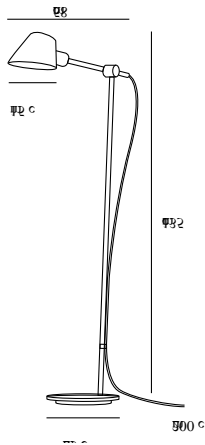

# STAY | FLOOR LAMP | BLACK

2020464003

Voltage (V): 230 Volt  
IP degree: IP20  
Maximum bulb wattage (W): 60W  
Class (Class 1, Class 2, Class 3):  
Class 2 (Double isolated)  
Bulb base: E27  
Switch placement: On the fixture

Primary material: Aluminium  
Secondary material: Plastic  
Color of the cable: Black  
Length of the cable (cm): 250  
Surface material of the cable:  
Textile  
Is the cable replaceable: False  
Color: Black

Height (cm): 129.2  
Tube Diameter (cm): 1.57  
Shade Diameter (cm): 15  
Shade Height (cm): 11.7  
Outdoor base dimension (cm): 25  
Projection (cm): 58.7

EAN: 5704924001000  
Item Number: 2020464003  
Pcs Per Master Carton: 1

Sales Box Height (cm): 131  
Sales Box Width (cm): 31  
Sales Box Depth (cm): 29  
Sales Box Volume m<sup>3</sup>: 0.1178  
Product net weight (kg): 6.22

- Modern, yet timeless design
- Adjustable lamp head and top arm
- Lights both up and down
- On/off button behind lamp head
- Perfect as reading light