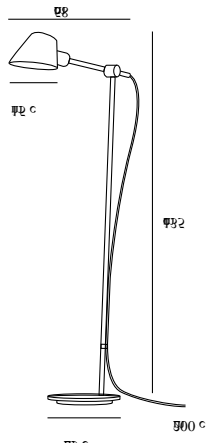

STAY | FLOOR LAMP | GREY

2020464010

Voltage (V): 230 Volt
IP degree: IP20
Maximum bulb wattage (W): 60W
Class (Class 1, Class 2, Class 3):
Class 2 (Double isolated)
Bulb base: E27
Switch placement: On the fixture

Primary material: Aluminium
Secondary material: Plastic
Color of the cable: Grey
Length of the cable (cm): 250
Surface material of the cable:
Textile
Is the cable replaceable: False
Color: Grey

Height (cm): 129.2
Tube Diameter (cm): 1.57
Shade Diameter (cm): 15
Shade Height (cm): 11.7
Outdoor base dimension (cm): 25
Projection (cm): 58.7

EAN: 5704924001017
Item Number: 2020464010
Pcs Per Master Carton: 1

Sales Box Height (cm): 131
Sales Box Width(cm): 31
Sales Box Depth (cm): 29
Sales Box Volume m³ : 0.1178
Product net weight (kg): 6.22

- Modern, yet timeless design
- Adjustable lamp head and top arm
- Light both up and down
- On/off button behind lamp head
- Perfect as reading light

Stay is designed by Danish Maria Berntsen and is functional and beautiful lighting in one and the same design. Stay has several nice features, where the lamp's flexible swivel mechanism makes it possible to direct the light and create optimal lighting conditions. Furthermore, the switch is discreetly placed behind the lamp head, making it easy and convenient to turn the light on and off. Thus, Stay combines great flexibility and elegant appearance in a highly convincing way.

Stay floor lamp is ideal as a reading lamp next to the sofa or your favorite chair, as the arm and head of the lamp can be adjusted according to your wishes and needs. Likewise, the silky matte black metal contributes beautifully to a modern and minimalistic expression.