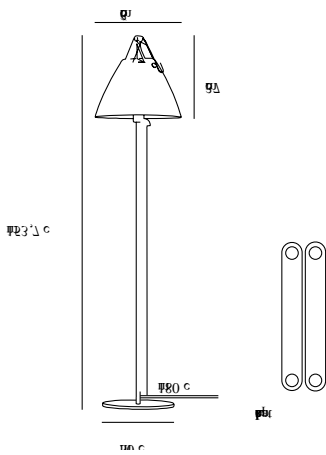

STRAP | FLOOR LAMP | BLACK

46234003

Voltage (V): 230 Volt
IP degree: IP20
Maximum bulb wattage (W): 40W
Class (Class 1, Class 2, Class 3):
Class 2 (Double isolated)
Bulb base: E27
Dimmerable: Yes with compatible bulb
Switch placement: On the fixture

Primary material: Metal
Secondary material: Leather
Color of the cable: Black
Length of the cable (cm): 180
Surface material of the cable:
Textile
Is the cable replaceable: False

Color: Black
Height (cm): 153.7
Tube Diameter (cm): 1.57
Shade Diameter (cm): 36
Shade Height (cm): 34
Outdoor base dimension (cm): 30

EAN: 5701581397385
TUN: 1957582
Item Number: 46234003

Pcs Per Master Carton: 2
Sales Box Height (cm): 74
Sales Box Width(cm): 29
Sales Box Depth (cm): 40
Sales Box Volume m³ : 0.0858
Product net weight (kg): 5.686

- Industrial look • Nordic style • Incl. black and neutral coloured leather strap
- Material mix - metal and leather • Material mix - metal and leather

Metal and leather goes well with the light Nordic style. The combination of these materials allows the light to visually interact with a modern interior, where combining materials is one of the biggest trends. With Strap it seems obvious – just as obvious as how a Nordic light design is named after a leather strap. The narrow and elegant leather gives Strap a warm and raw look, balancing a classic and the industrial expression. It comes with two leather straps in brown and black respectively, so it's up to you to give the Strap its final look. Designed by Bjørn + Balle