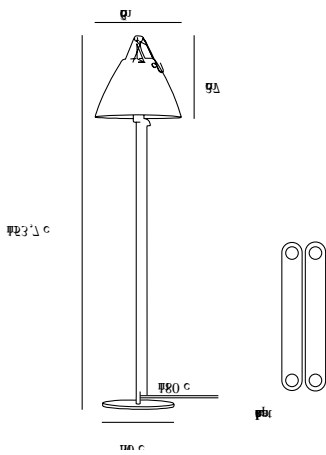

STRAP | FLOOR LAMP | WHITE

46234001

Voltage (V): 230 Volt
IP degree: IP20
Maximum bulb wattage (W): 40W
Class (Class 1, Class 2, Class 3):
Class 2 (Double isolated)
Bulb base: E27
Dimmerable: Yes with compatible bulb
Switch placement: On the fixture

Primary material: Metal
Secondary material: Leather
Color of the cable: White
Length of the cable (cm): 180
Surface material of the cable:
Textile
Is the cable replaceable: False

Color: White
Height (cm): 153.7
Tube Diameter (cm): 1.57
Shade Diameter (cm): 36
Shade Height (cm): 34
Outdoor base dimension (cm): 30

EAN: 5701581397286
TUN: 1957580
Item Number: 46234001

Pcs Per Master Carton: 2
Sales Box Height (cm): 29
Sales Box Width(cm): 40
Sales Box Depth (cm): 73
Sales Box Volume m³ : 0.0847
Product net weight (kg): 5.686

Primary material: Metal
Secondary material: Leather
Color of the cable: Black
Length of the cable (cm): 180
Surface material of the cable:
Textile
Is the cable replaceable: False

Color: Black
Height (cm): 153.7
Tube Diameter (cm): 1.57
Shade Diameter (cm): 36
Shade Height (cm): 34
Outdoor base dimension (cm): 30