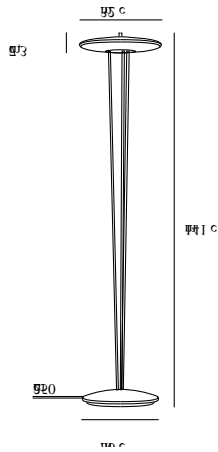

# BLANCHE | FLOOR LAMP | BRASS

2120794035

Voltage (V): 230 Volt  
IP degree: IP20  
Class (Class 1, Class 2, Class 3):  
Class 2 (Double isolated)  
Bulb base: LED Module  
Dimmerable: True  
Switch placement: On the fixture  
Parallel connection: False

Primary material: Metal  
Secondary material: Plastic  
Color of the cable: White  
Length of the cable (cm): 250  
Surface material of the cable:  
Textile  
Is the cable replaceable: False  
Color: Brass

Height (cm): 141  
Width (cm): 32  
Tube Diameter (cm): 1.25  
Shade Diameter (cm): 32  
Shade Height (cm): 14  
Outdoor base dimension (cm): 30  
Length (cm): 32

EAN: 5704924004230  
Item Number: 2120794035  
Pcs Per Master Carton: 1

Sales Box Height (cm): 87.5  
Sales Box Width (cm): 37.5  
Sales Box Depth (cm): 35  
Sales Box Volume m<sup>3</sup>: 0.115  
Product net weight (kg): 6.6

Brightness of light (Lumen): 1600  
Color Temperature (K): 3000  
Ra-value : 80  
Lifetime (h): 30000  
Beam Angle (°) : 0  
Candela (cd) (for directional  
lamp only): 0  
Energy Class: E  
Actual Watt (W): 0