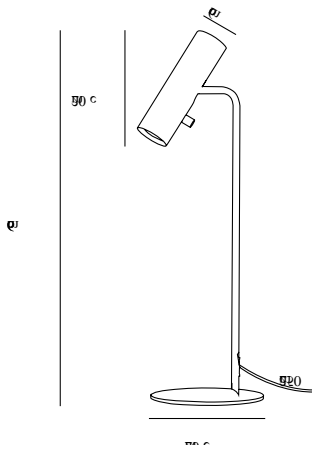

MIB 6 | TABLE LAMP | BLACK

71655003

Voltage (V): 230 Volt
IP degree: IP20
Maximum bulb wattage (W): 8W
Class (Class 1, Class 2, Class 3):
Class 2 (Double isolated)
Bulb base: GU10
Dimmerable: Yes with compatible
bulb
Switch placement: On the fixture

Primary material: Metal
Secondary material: Plastic
Color of the cable: Black
Length of the cable (cm): 250
Surface material of the cable:
Plastic
Is the cable replaceable: False

Color: Black
Height (cm): 66
Tube Diameter (cm): 1.27
Shade Diameter (cm): 6
Shade Height (cm): 20
Outdoor base dimension (cm): 20
Tilt Angle (°): 90

EAN: 5701581364189
TUN: 1896582
Item Number: 71655003

Pcs Per Master Carton: 3
Sales Box Height (cm): 64
Sales Box Width(cm): 24
Sales Box Depth (cm): 8
Sales Box Volume m³ : 0.0123
Product net weight (kg): 1.98

- Contemporary, yet timeless design
- Slim and elegant
- Tiltable head, possible to adjust light direction
- On/off switch on lamp head

The minimalistic MIB series is steeped in Nordic elegance and boasts excellent usability. MIB invites you to put a spotlight on life. The slender and adjustable lamp head emits a precise and directional light. MIB looks good alone, but also if you place more together and make a statement with light. Designed by Bonnellycke mdd