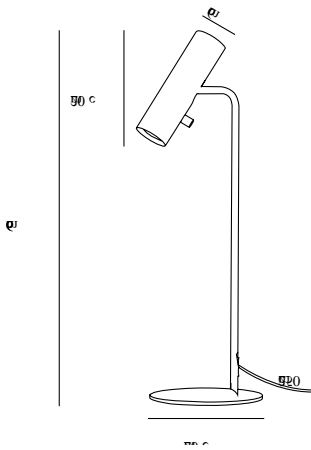

MIB 6 | TABLE LAMP | WHITE

71655001

Voltage (V): 230 Volt
IP degree: IP20
Maximum bulb wattage (W): 8W
Class (Class 1, Class 2, Class 3):
Class 2 (Double isolated)
Bulb base: GU10
Dimmerable: Yes with compatible
bulb
Switch placement: On the fixture

Primary material: Metal
Secondary material: Plastic
Color of the cable: White
Length of the cable (cm): 250
Surface material of the cable:
Plastic
Is the cable replaceable: False

Color: White
Height (cm): 66
Tube Diameter (cm): 1.27
Shade Diameter (cm): 6
Shade Height (cm): 20
Outdoor base dimension (cm): 20
Tilt Angle (°): 90

EAN: 5701581364080
TUN: 1896581
Item Number: 71655001

Pcs Per Master Carton: 3
Sales Box Height (cm): 64
Sales Box Width(cm): 24
Sales Box Depth (cm): 8
Sales Box Volume m³ : 0.0123
Product net weight (kg): 1.98

- Contemporary, yet timeless design
- Slim and elegant
- Tiltable head, possible to adjust light direction
- On/off switch on lamp head

The minimalistic MIB series is steeped in Nordic elegance and boasts excellent usability. MIB invites you to put a spotlight on life. The slender and adjustable lamp head emits a precise and directional light. MIB looks good alone, but also if you place more together and make a statement with light. Designed by Bonnellycke mdd