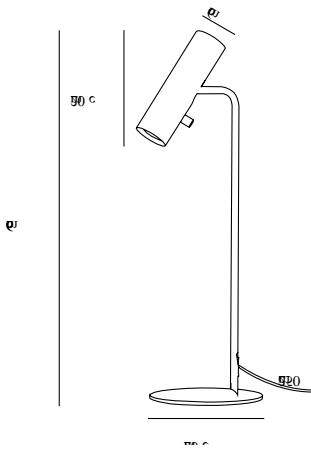

MIB 6 | TABLE LAMP | GREY

71655011

Voltage (V): 230 Volt
IP degree: IP20
Maximum bulb wattage (W): 8W
Class (Class 1, Class 2, Class 3):
Class 2 (Double isolated)
Bulb base: GU10
Dimmerable: Yes with compatible bulb
Switch placement: On the fixture

Primary material: Metal
Secondary material: Plastic
Color of the cable: Grey
Length of the cable (cm): 250
Surface material of the cable:
Plastic
Is the cable replaceable: False

Color: Grey
Height (cm): 66
Tube Diameter (cm): 1.27
Shade Diameter (cm): 6
Shade Height (cm): 20
Outdoor base dimension (cm): 20
Tilt Angle (°): 90

EAN: 5701581475687
TUN: 2042400
Item Number: 71655011

Pcs Per Master Carton: 3
Sales Box Height (cm): 64
Sales Box Width(cm): 24
Sales Box Depth (cm): 8
Sales Box Volume m³ : 0.0123
Product net weight (kg): 1.98

- Contemporary, yet timeless design
- Slim and elegant
- Tiltable head, possible to adjust light direction
- On/off switch on lamp head

The minimalistic MIB series is steeped in Nordic elegance and boasts excellent usability. MIB invites you to put a spotlight on life. The slender and adjustable lamp head emits a precise and directional light. MIB looks good alone, but also if you place more together and make a statement with light. Designed by *Bønnelycke mdd*