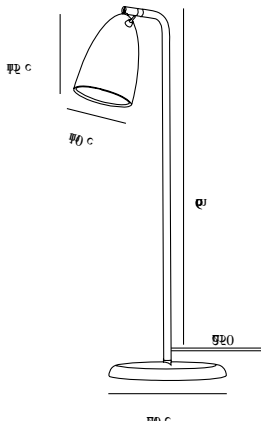

NEXUS 2 | TABLE LAMP | WHITE/TELEGREY

2020625001

Voltage (V): 230 Volt
IP degree: IP20
Maximum bulb wattage (W): 6W
Class (Class 1, Class 2, Class 3):
Class 2 (Double isolated)
Bulb base: GU10
Switch placement: On the fixture

Color: White/Telegrey
Height (cm): 66
Shade Diameter (cm): 10
Shade Height (cm): 15.3
Outdoor base dimension (cm): 20
Tilt Angle (°): 90

Item Number: 2020625001
Pcs Per Master Carton: 2
Sales Box Height (cm): 61
Sales Box Width (cm): 13
Sales Box Depth (cm): 21.5
Sales Box Volume m³: 0.017
Product net weight (kg): 1.499

Primary material: Metal
Secondary material: Plastic
Color of the cable: White
Length of the cable (cm): 250
Surface material of the cable:
Textile
Is the cable replaceable: False

EAN: 5704924002380

- Minimalistic and timeless design
- Beautiful brass swivel tilt joint
- Satin matt finish
- Elegant and strong brushed brass on/off switch

NEXUS is an exciting series that epitomises Nordic cool. The details tell the story of a light with an opulent design, for example, the toggle switch in the best retro style, and the elegant rotatable joint in solid brass. Design by Bonnellycke MDD.