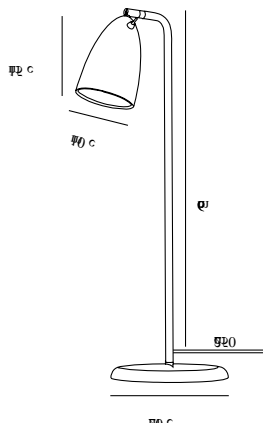

NEXUS 2 | TABLE LAMP | BLACK

2020625003

Voltage (V): 230 Volt
IP degree: IP20
Maximum bulb wattage (W): 6W
Class (Class 1, Class 2, Class 3):
Class 2 (Double isolated)
Bulb base: GU10
Switch placement: On the fixture

Color: Black
Height (cm): 66
Shade Diameter (cm): 10
Shade Height (cm): 15.3
Outdoor base dimension (cm): 20
Tilt Angle (°): 90

Item Number: 2020625003
Pcs Per Master Carton: 2
Sales Box Height (cm): 61
Sales Box Width(cm): 13
Sales Box Depth (cm): 21.5
Sales Box Volume m³ : 0.017
Product net weight (kg): 1.499

Primary material: Metal
Secondary material: Plastic
Color of the cable: Black
Length of the cable (cm): 250
Surface material of the cable:
Textile
Is the cable replaceable: False

EAN: 5704924002397

- Minimalistic and timeless design • Beautiful brass swivel tilt joint
- Satin matt finish • Elegant and strong brushed brass on/off switch

NEXUS is an exciting series that epitomises Nordic cool. The details tell the story of a light with an opulent design, for example, the toggle switch in the best retro style, and the elegant rotatable joint in solid brass. Design by Bonnellycke MDD.