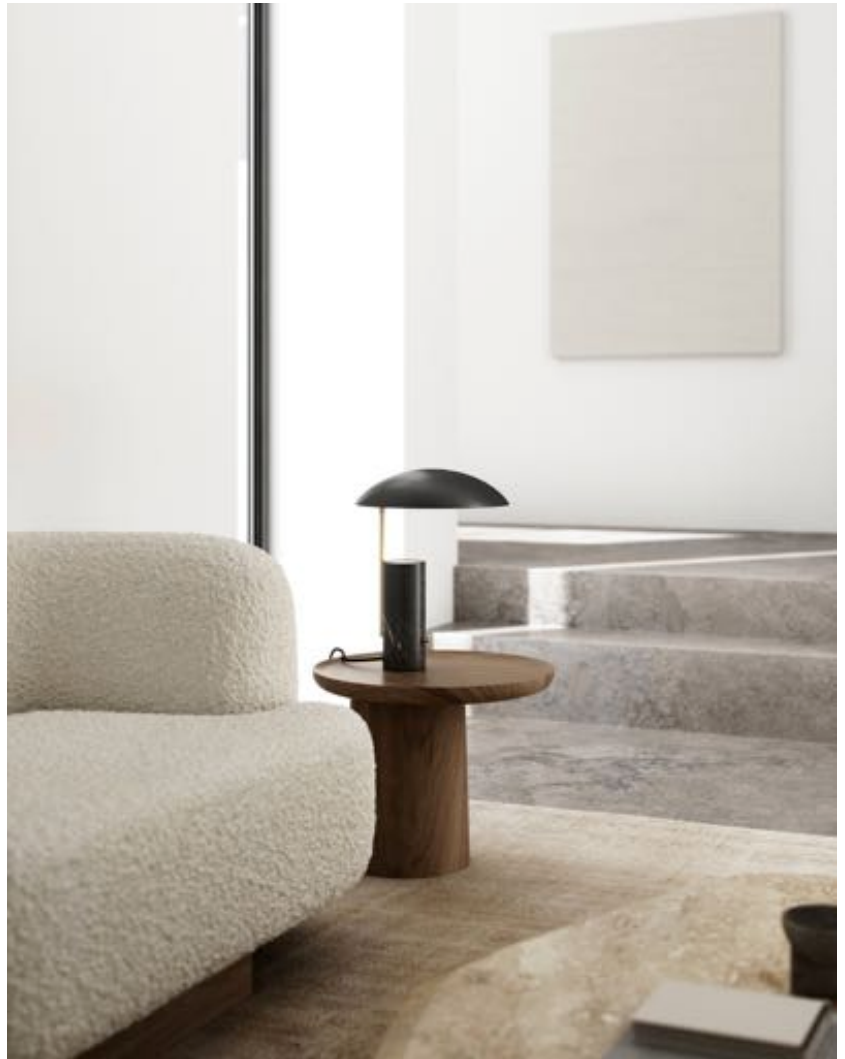

MADemoISELLES | TABLE LAMP | BLACK

2220405003

Voltage (V): 220-240 Volt
IP degree: IP20
Maximum bulb wattage (W): 5W
Class (Class 1, Class 2, Class 3):
Class 2 (Double isolated)
Bulb base: GU10
Switch placement: On the base
Parallel connection: False

Height (cm): 41.7
Width (cm): 32
Tube Diameter (cm): 1.15
Shade Diameter (cm): 32
Shade Height (cm): 7
Outdoor base dimension (cm): 9
Length (cm): 32
Tilt Angle (°): 45

Sales Box Height (cm): 24.5
Sales Box Width (cm): 36
Sales Box Depth (cm): 39.5
Sales Box Volume m³: 0.0348
Product net weight (kg): 4.5

Primary material: Marble
Secondary material: Metal
Color of the cable: Black
Length of the cable (cm): 250
Surface material of the cable:
Textile
Is the cable replaceable: False
Color: Black

EAN: 5704924010163
Item Number: 2220405003
Pcs Per Master Carton: 2

- Modern Italian style • Adjustable shade
- Soft, indirect light • Elegant material mix of marble, brass and metal

Mademoiselles by Danish design studio Mavro/Lefevre has a fun and light-hearted design expression where the round, oversized shade is balanced by the solid, marble base. Light is reflected upwards onto the bottom of the shade, creating a soft, indirect ambience.